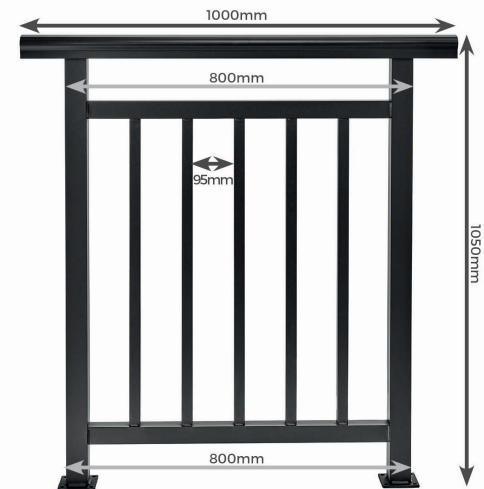

POWDER-COATED ALUMINIUM BALUSTRADE SYSTEM HANDRAILS

Metal Balustrade Handrail made from durable powder-coated aluminium and available in a range of sizes to suit your decking project. The superior aluminium Balustrade System can be used with Cladco Solid Composite Decking, PVC Decking or Timber Decking installations.

This Balustrade Handrail is available as a 1050mm high section and available in widths of 800mm, 1000mm, 1200mm, 2000mm, 2200mm and 2400mm. Matching Balustrade Gates and Posts are available to purchase. Metal Balustrades are sturdy, attractive and durable alternatives to Balustrade options available on the market, offering superior strength and longevity for peace of mind when used on a decking project. The powder-coated aluminium Balustrade System is made from extruded and welded aluminium sections which are strong, low maintenance and non-corrosive.

Balustrades can easily be re-painted to match your decking installation or colour of choice. Handrails are manufactured and sold as complete sections, no self-assembly is required and they are easy to fit between Posts. To create a Balustrade System simply add consecutive sections to achieve your desired length of Balustrade. We offer different widths of Handrail sections, available from 800mm to 2200mm (plus 200mm along the Handrail section).

Balustrades can be used with Handrail sections and Posts for use alongside decking installations, walkways, balconies and more.

Each Balustrade System can be used with side fitting brackets and foot caps included.