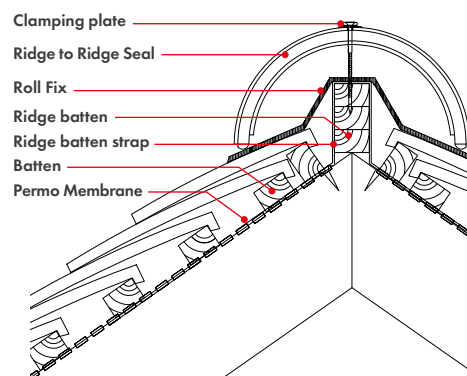

## A universal ventilating half round dry ridge system, for clay ridge tiles.

The Roll Fix Clay Half Round Ridge Kit is a ventilating dry ridge system designed specifically for clay half round ridge tiles. Available in 3 colours to blend in with the roof, it comes in a practical all-in-one kit and includes sufficient ridge seals for 300mm clay ridge tiles.

### Typical section

Ridge detail with clay half round ridge tiles