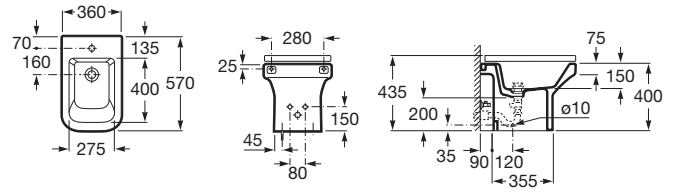

DAMA-N

Vitreous china bidet

DIMENSIONS

Length 360 mm.

Width 570 mm.

Height 400 mm.

COLOURS AND FINISHES

00 White

TECHNICAL DRAWINGS

FEATURES

Cover: Cover not included

Installation type: Floor-standing

Shape: Square

Taphole configuration: 1 taphole

COMPATIBLE WITH

Lacquered bidet lid