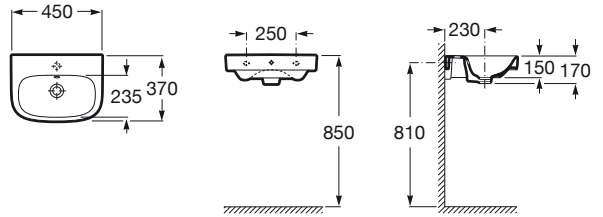

DEBBA

Wall-hung vitreous china basin with two tapholes

DIMENSIONS

Length	450 mm
Width	370 mm
Height	135 mm

COLOURS AND FINISHES

00 White

TECHNICAL DRAWINGS

FEATURES

- Basin capacity (l): 3
- Bowl depth (mm): 110
- Bowl length (mm): 385
- Bowl position: Central
- Bowl width (mm): 235
- Fixing kit: Included
- Installation type: Wall-hung
- Material: Vitreous china
- Publication Status
- Shape: Square
- Taphole configuration: 2 tapholes
- Waste: Not included