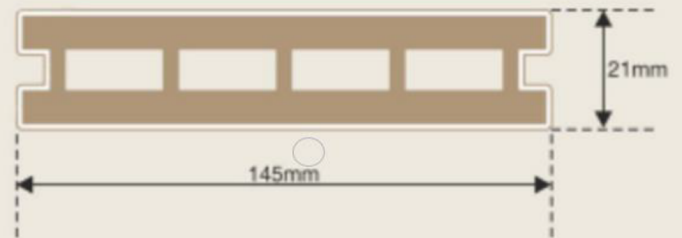

The D3 range has a 3D Textured wood grain effect embossed directly within the surface of the board. Designed to achieve the most realistic timber wood effect on the market, the deeply textured grain mimics the subtle variations, colour changes and patterns seen in natural wood and we are meticulous in ensuring that no two boards are the same. The beautiful deep texture of the deckboards will ensure your deck stands out from the crowd.

Old Silver

Fossil Grey

Board Dimensions: 145mm (w) x 21mm (h) x 3600mm (l)
Board Weight: Approx. 10kg
Coverage per Board: 0.52m²

Low Maintenance

Attractive

Strong & Durable

Long Warranty

Safe & Non Slip