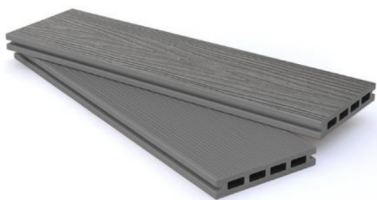

D3

Stand Out From The Crowd

Our D3 range has a 3D wood grain effect written directly into the board surface, designed to achieve the most natural wood look on the market. The deep 3D embossed grains provide a natural and beautifully enhanced texture that will make your deck with a difference stand out from the crowd.

The D3 range has a 3D Textured wood grain effect embossed directly within the surface of the board. Designed to achieve the most realistic timber wood effect on the market, the deeply textured grain mimics the subtle variations, colour changes and patterns seen in natural wood and we are meticulous in ensuring that no two boards are the same. The beautiful deep texture of the deckboards will ensure your deck stands out from the crowd.

Our unrivalled co-extrusion engineering process creates a premium composite with an ageless appearance. The outstanding superiority of this product makes it suitable for all outdoor settings – from home gardens to city developments, parks, swimming pools, holiday parks and podium deck spaces.

Old Silver

Fossil Grey

Board Dimensions: 145mm (w) x 21mm (h) x 3600mm (l)
Board Weight: Approx. 10kg
Coverage per Board: 0.52m²

Low Maintenance

Attractive

Strong & Durable

Long Warranty

Safe & Non Slip