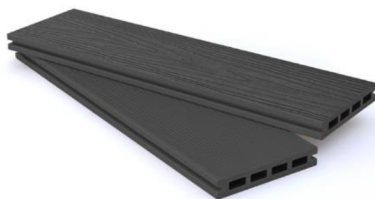

D3

Stand Out From The Crowd

Our D3 range has a 3D wood grain effect written directly into the board surface, designed to achieve the most natural wood look on the market. The deep 3D embossed grains provide a natural and beautifully enhanced texture that will make your deck with a difference stand out from the crowd.

The D3 range has a 3D Textured wood grain effect embossed directly within the surface of the board. Designed to achieve the most realistic timber wood effect on the market, the deeply textured grain mimics the subtle variations, colour changes and patterns seen in natural wood and we are meticulous in ensuring that no two boards are the same. The beautiful deep texture of the deckboards will ensure your deck stands out from the crowd.

Our unrivalled co-extrusion engineering process creates a premium composite with an ageless appearance. The outstanding superiority of this product makes it suitable for all outdoor settings – from home gardens to city developments, parks, swimming pools, holiday parks and podium deck spaces.

Old Silver

Fossil Grey

Board Dimensions: 145mm (w) x 21mm (h) x 3600mm (l)
Board Weight: Approx. 10kg
Coverage per Board: 0.52m²

Low Maintenance

Attractive

Strong & Durable

Long Warranty

Safe & Non Slip