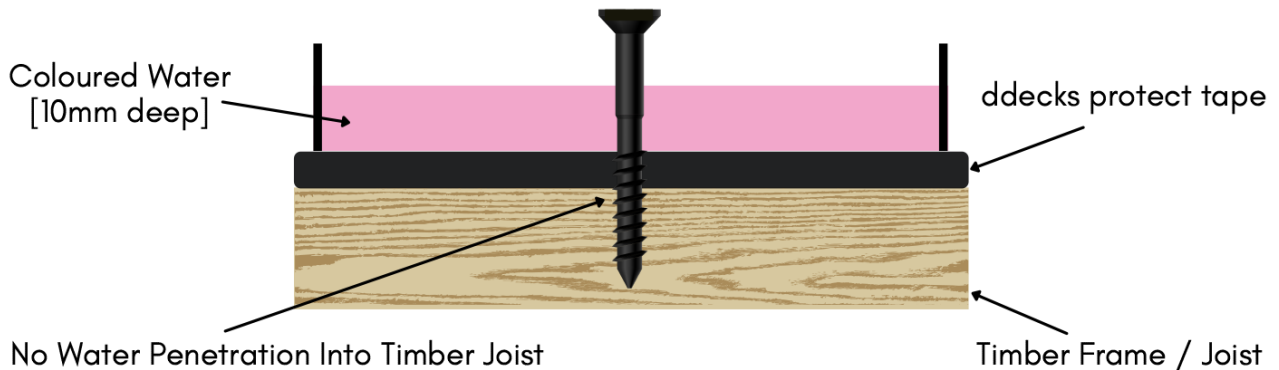

# DDECKS PROTECT

premium joist tape for your deck frame

Available in :

65MM x 20M | 2" x 65 FT [DDT65X20UK]

100MM x 20M | 2.56" x 65 FT [DDT100X20UK]

# DDECKS PROTECT

premium joist tape for your deck frame

## Coloured Water Test -

Completely **Self Sealed** When Fastener Is Driven Through The DDecks Protect Tape

- ✓ Water-Tight
- ✓ Long Warranty
- ✓ Weather-proof
- ✓ Aesthetically Pleasing
- ✓ Superior Self Sealing
- ✓ Prolongs life of timber