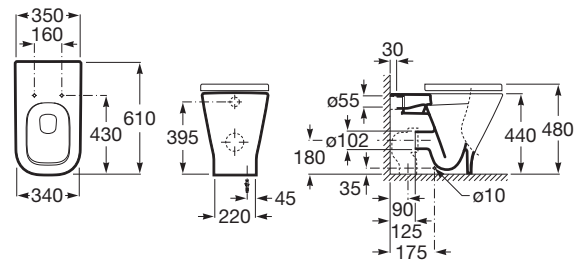

THE GAP

Comfort height back-to-wall WC with dual outlet

DIMENSIONS

Length	350 mm
Width	610 mm
Height	440 mm

COLOURS AND FINISHES

00 White

TECHNICAL DRAWINGS

FEATURES

- Back-to-wall
- Comfort height
- Elbow included
- Fixing kit: Included
- Flushing system: Washdown
- Installation type: Floor-standing
- Outlet type: Horizontal
- Publication Status
- Rim type: Closed
- Shape: Square

COMPATIBLE WITH

SQUARE - Soft-closing toilet seat and cover

801472..4

SQUARE - Toilet seat and cover

801470..4

BASIC CISTERN - Concealed cistern without frame for WC

890090200

BASIC TANK COMPACT with AG valve (80mm cistern) concealed cistern for back-to-wall WCs