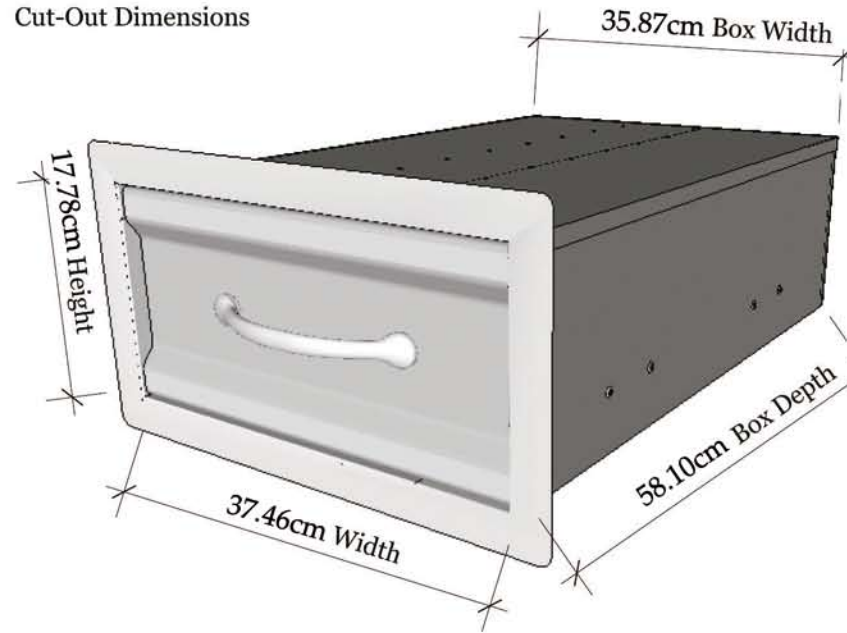

Product Dimensions

Cut-Out Dimensions

Av. Combatentes do Ultramar, 184
2715-776 Lameiras, Sintra,
Portugal

Tel: (+351) 219 670 073

Email: info@sunstoneoutdoorkitchens.com

PRODUCT
PREMIUM SINGLE ACCESS DRAWER
Item No. C-SD7

DESCRIPTION
304 stainless construction, flush
mounted Polished Look. Drawers
are fully enclosed.

Premium Single Access Drawer
Product Size (cm): 43,1 W x 58,4 D x 24,7 H
Cut Out (cm): 37,4 W x 58,1 D x 17,7 H
Weight (kg): 11,79
Material Specifications:
304 stainless steel
16 Gauge for Frame
18 Gauge for Panel
18 Gauge galvanized Box
Handles are made of zinc alloy,
chrome plated.

ISO VIEW

Drawer Extension