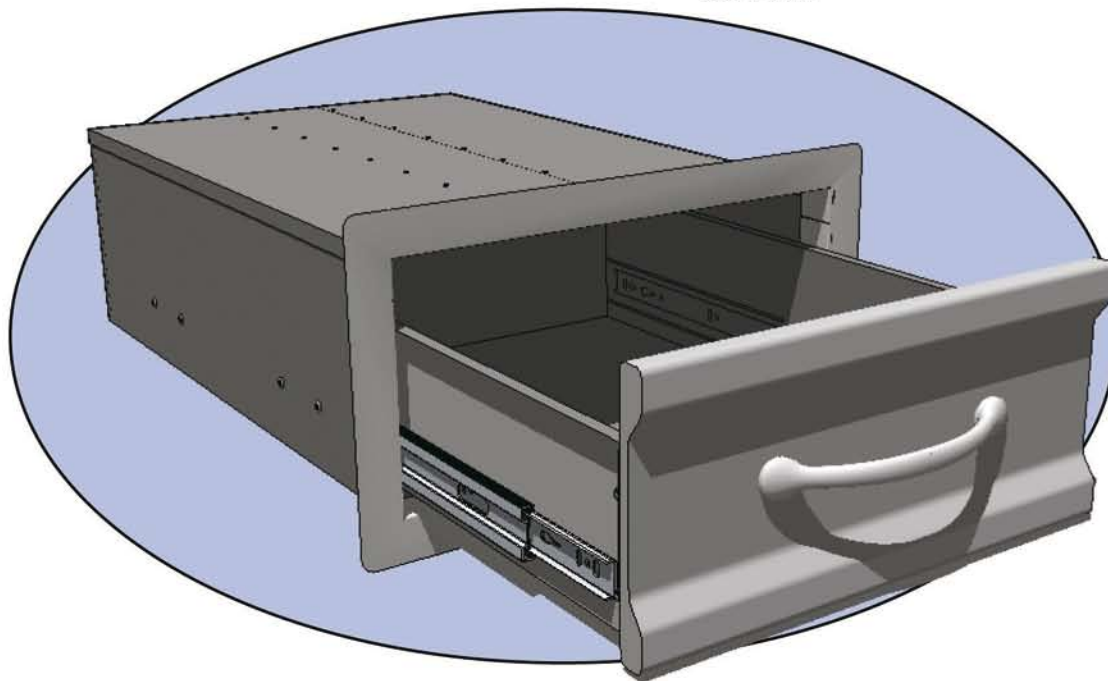

Product Dimensions

Cut-Out Dimensions

Av. Combatentes do Ultramar, 184
2715-776 Lameiras, Sintra,
Portugal

Tel: (+351) 219 670 073

Email: info@sunstoneoutdoorkitchens.com

PRODUCT
PREMIUM SINGLE ACCESS DRAWER
Item No. C-SD7

DESCRIPTION
304 stainless construction, flush
mounted Polished Look. Drawers
are fully enclosed.

Premium Single Access Drawer
Product Size (cm): 43,1 W x 58,4 D x 24,7 H
Cut Out (cm): 37,4 W x 58,1 D x 17,7 H
Weight (kg): 11,79
Material Specifications:
304 stainless steel
16 Gauge for Frame
18 Gauge for Panel
18 Gauge galvanized Box
Handles are made of zinc alloy,
chrome plated.

ISO VIEW

Drawer Extension