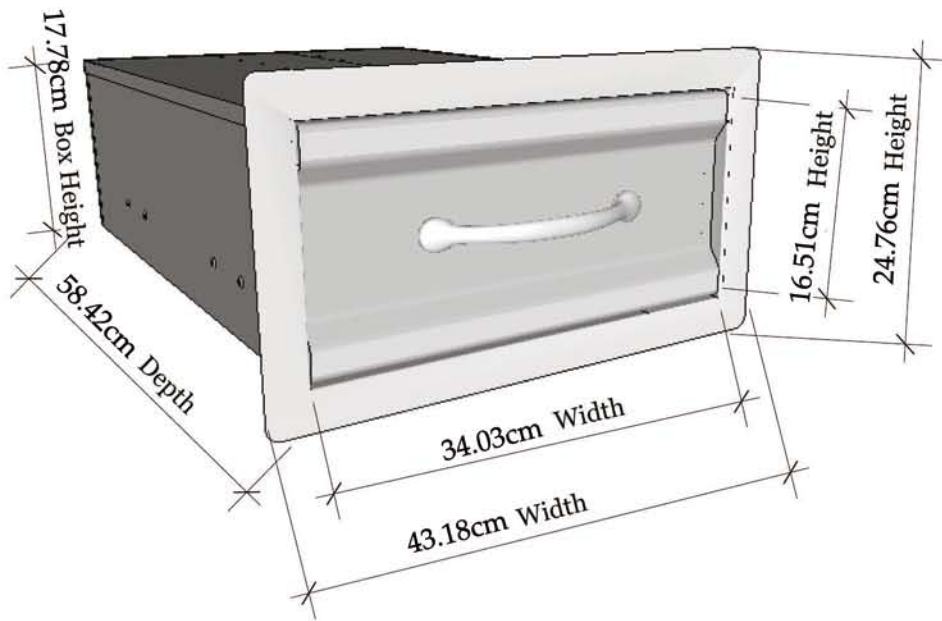

Product Dimensions

Cut-Out Dimensions

Av. Combatentes do Ultramar, 184
2715-776 Lameiras, Sintra,
Portugal

Tel: (+351) 219 670 073

Email: info@sunstoneoutdoorkitchens.com

PRODUCT
PREMIUM SINGLE ACCESS DRAWER
Item No. C-SD7

DESCRIPTION
304 stainless construction, flush
mounted Polished Look. Drawers
are fully enclosed.

Premium Single Access Drawer
Product Size (cm): 43,1 W x 58,4 D x 24,7 H
Cut Out (cm): 37,4 W x 58,1 D x 17,7 H
Weight (kg): 11,79
Material Specifications:
304 stainless steel
16 Gauge for Frame
18 Gauge for Panel
18 Gauge galvanized Box
Handles are made of zinc alloy,
chrome plated.

ISO VIEW

Drawer Extension