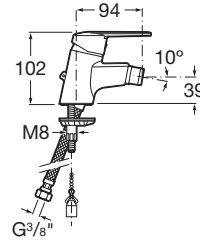

V2

Bidet mixer with chain connector

TECHNICAL DRAWINGS

FEATURES

- Application: Bidet
- Faucet type: Single-lever
- Finish: Chrome
- Flexible supply hoses included
- Handle position: Top
- Installation type: Deck-mounted
- Long Description: VICTORIA-N BIDET MIXER F/CHAIN
- Publication Status
- Waste type: With chain connector
- With chain connector