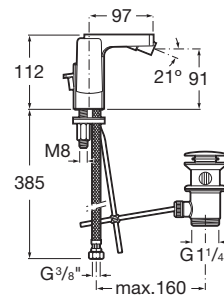

L90

**Bidet mixer, integrated lateral handle, with pop-up waste, Cold Start**

PRICE (VAT INCLUDED)

**£506.40**

**TECHNICAL DRAWINGS**

**FEATURES**

- Application: Bidet
- Cold water starts in the central position to save energy
- Faucet type: Single-lever
- Finish: Chrome
- Flexible supply hoses included
- Flow rate (l/min - 3 bar): 8
- Installation type: Deck-mounted
- Pop-up waste
- Type of cartridge: Ceramic Disc
- Waste type: Pop-up waste
- Water and energy-saving