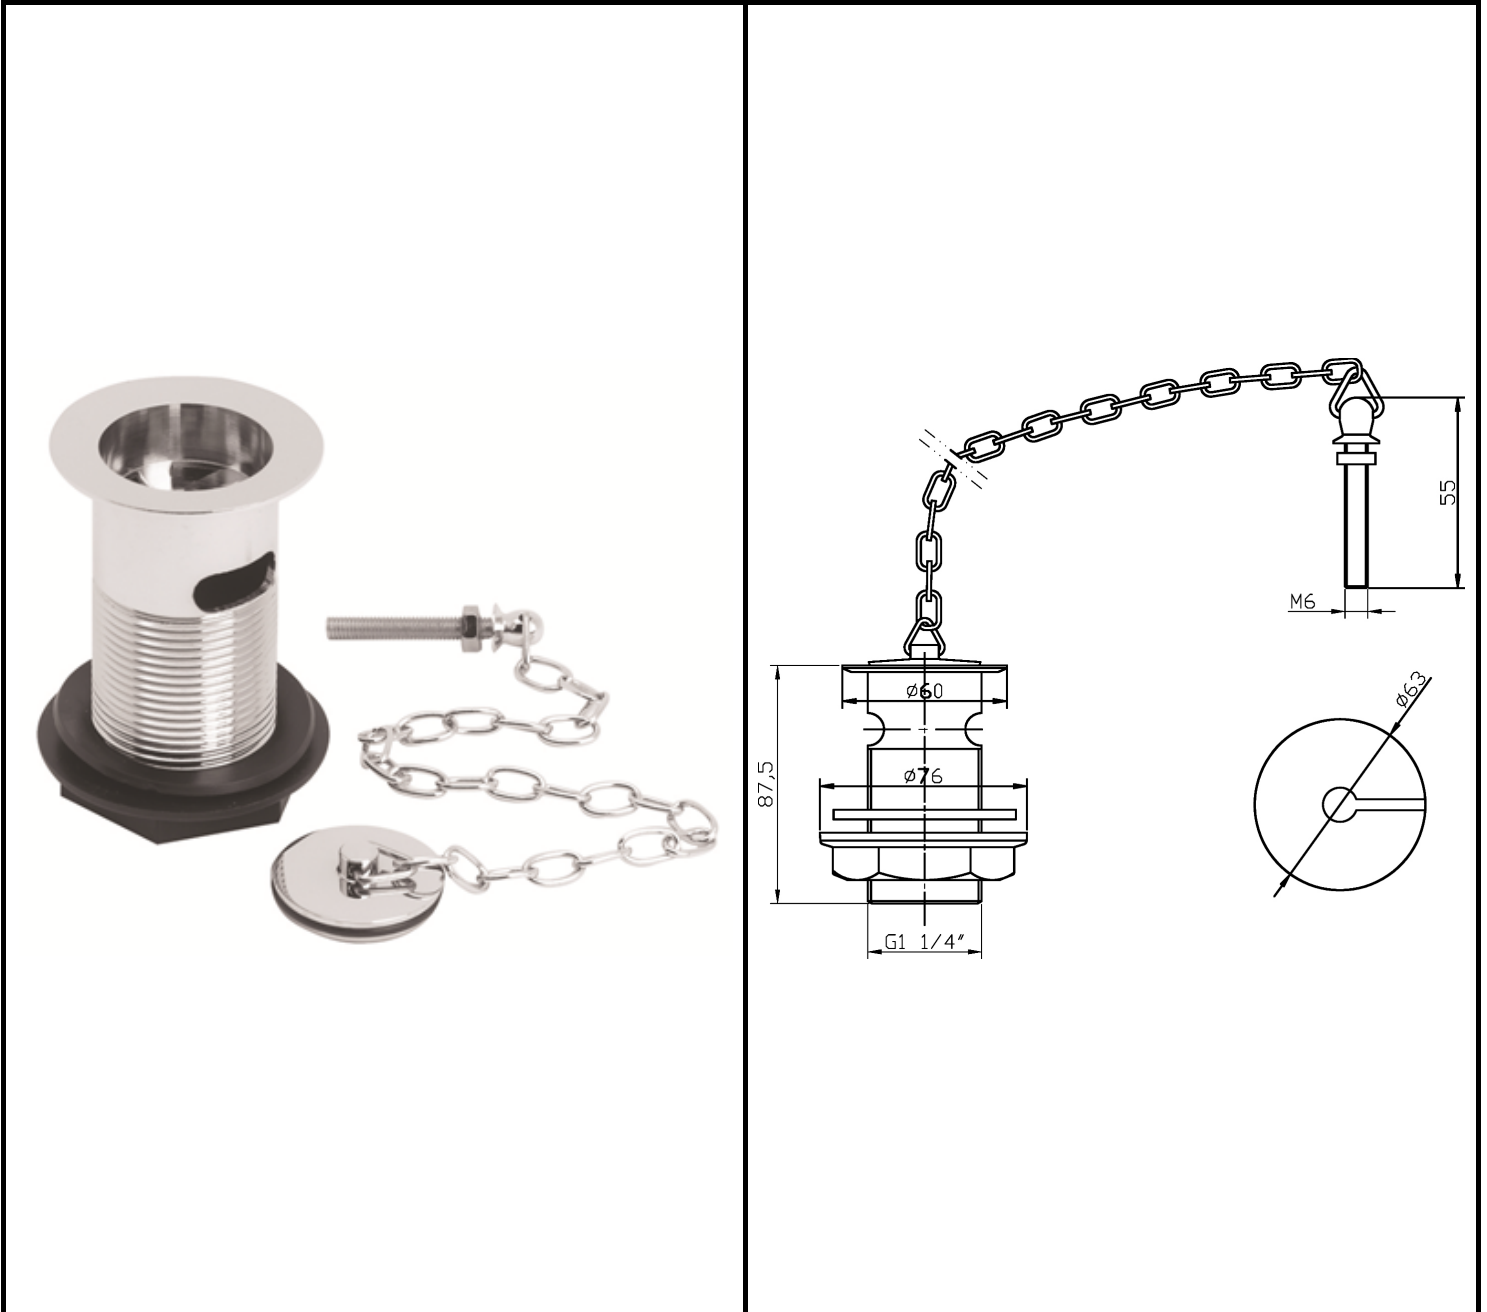

B A Y S W A T E R

London W.2

CODE: BAYW006

DESCRIPTION: Basin Waste W/ Brass Plug & Link Chain

CATEGORY: Wastes & Extras

PRODUCT DIMENSIONS				
Height (mm)	Width (mm)	Length (mm)	Depth (mm)	Nett Wgt Kg
88	60		60	0.28

OUTER BOX DIMENSIONS (If Applicable)				
Height (mm)	Width (mm)	Length (mm)	Depth (mm)	Gross Wgt Kg
Barcode	5055275890349			

PRODUCT DETAILS			
Country of Origin	United Kingdom		
Fitting Instruction	No		
Product Material	Brass		
Heating Element Wattage	Not Applicable		
CE Certification	N/A		
Colour/Finish	Chrome		
Product Diameter	60mm		
Connection Size	1 1/4"		