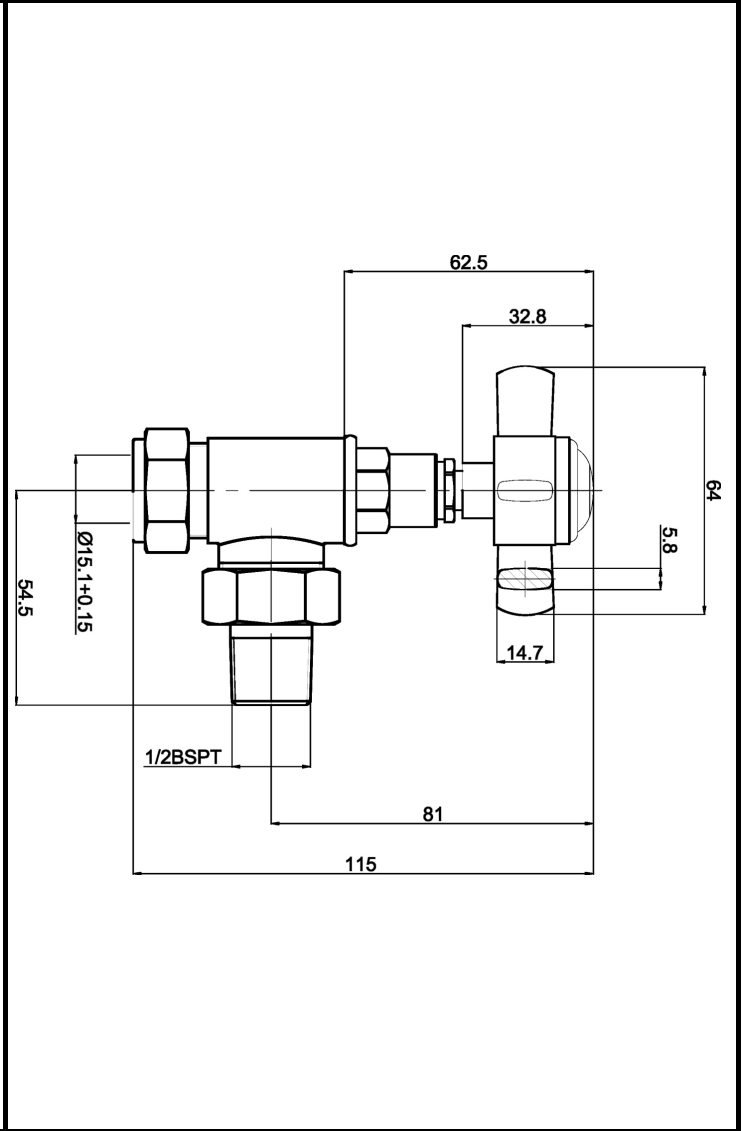

B A Y S W A T E R

London W.2

CODE: BAYV102

DESCRIPTION: Victorian Xhead Rad Valves Angled (Pair)

CATEGORY: Heating

PRODUCT DIMENSIONS				
Height (mm)	Width (mm)	Depth (mm)	Length (mm)	Nett Wgt Kg
87	115	64		0.9

PACKAGING DIMENSIONS			
Height (mm)	Width (mm)	Length (mm)	Gross Wgt Kg
130	100	60	0.9

PACKAGING DATA			
Box Colour	White Cardboard Box		
Box Qty	1	Label Colour	White Label
Label Size	100 x 50	Label Qty	1

OUTER BOX DIMENSIONS (If Applicable)			
Height (mm)	Width (mm)	Length (mm)	Gross Wgt Kg
Barcode	5055275890165		

PRODUCT DETAILS					
Contry of Origin	United Kingdom				
Fitting Instruction	No				
RAL No	N/A				
Heat Element Wattage	Not Applicable				
BTU Outputs	30°C	N/A	50°C	N/A	60°C
Pipe Centres	N/A				
Packaging Volume (L)	N/A				
Wall to Ctr of Tappings	N/A				
Dual Fuel	N/A				