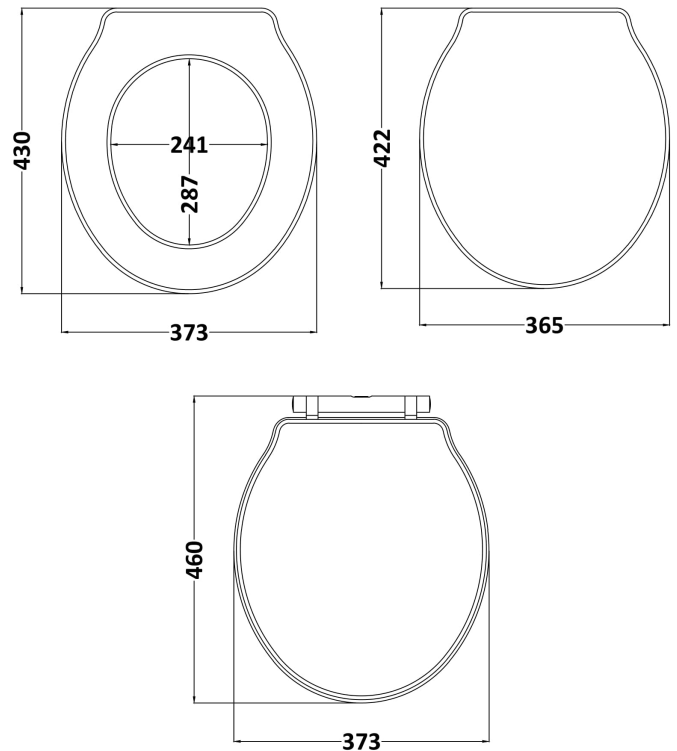

B A Y S W A T E R

London W.2

CODE: BAYF168

DESCRIPTION: Porchester Traditional Toilet Seat

CATEGORY: Seats

PRODUCT DIMENSIONS			
Length (mm)	Width (mm)	Height(mm)	Nett Wgt Kg
460	373	60	3.2

PACKAGING DATA			
Box Colour	Brown Cardboard Box		
Box Qty	1	Label Colour	White Label
Label Size	100 x 50	Label Qty	2

PACKAGING DIMENSIONS			
Length (mm)	Width (mm)	Height (mm)	Gross Wgt Kg
475	395	70	3.4

OUTER BOX DIMENSIONS (If Applicable)			
Length (mm)	Width (mm)	Height (mm)	Gross Wgt Kg
65	380	375	
Barcode	5056211842651		

PRODUCT DETAILS	
Country of Origin	Ireland
Fitting Instruction	Yes
Product Material	Mdf Vinyl
Seat Type	Round
Hinge Centres (Min)	150
Hinge Centres (Max)	186

FSC Certification	Yes
Colour/Finish	White
Fixing Method	Quick Release
Seat Function	Soft Close
Hinge Material	Zinc Alloy