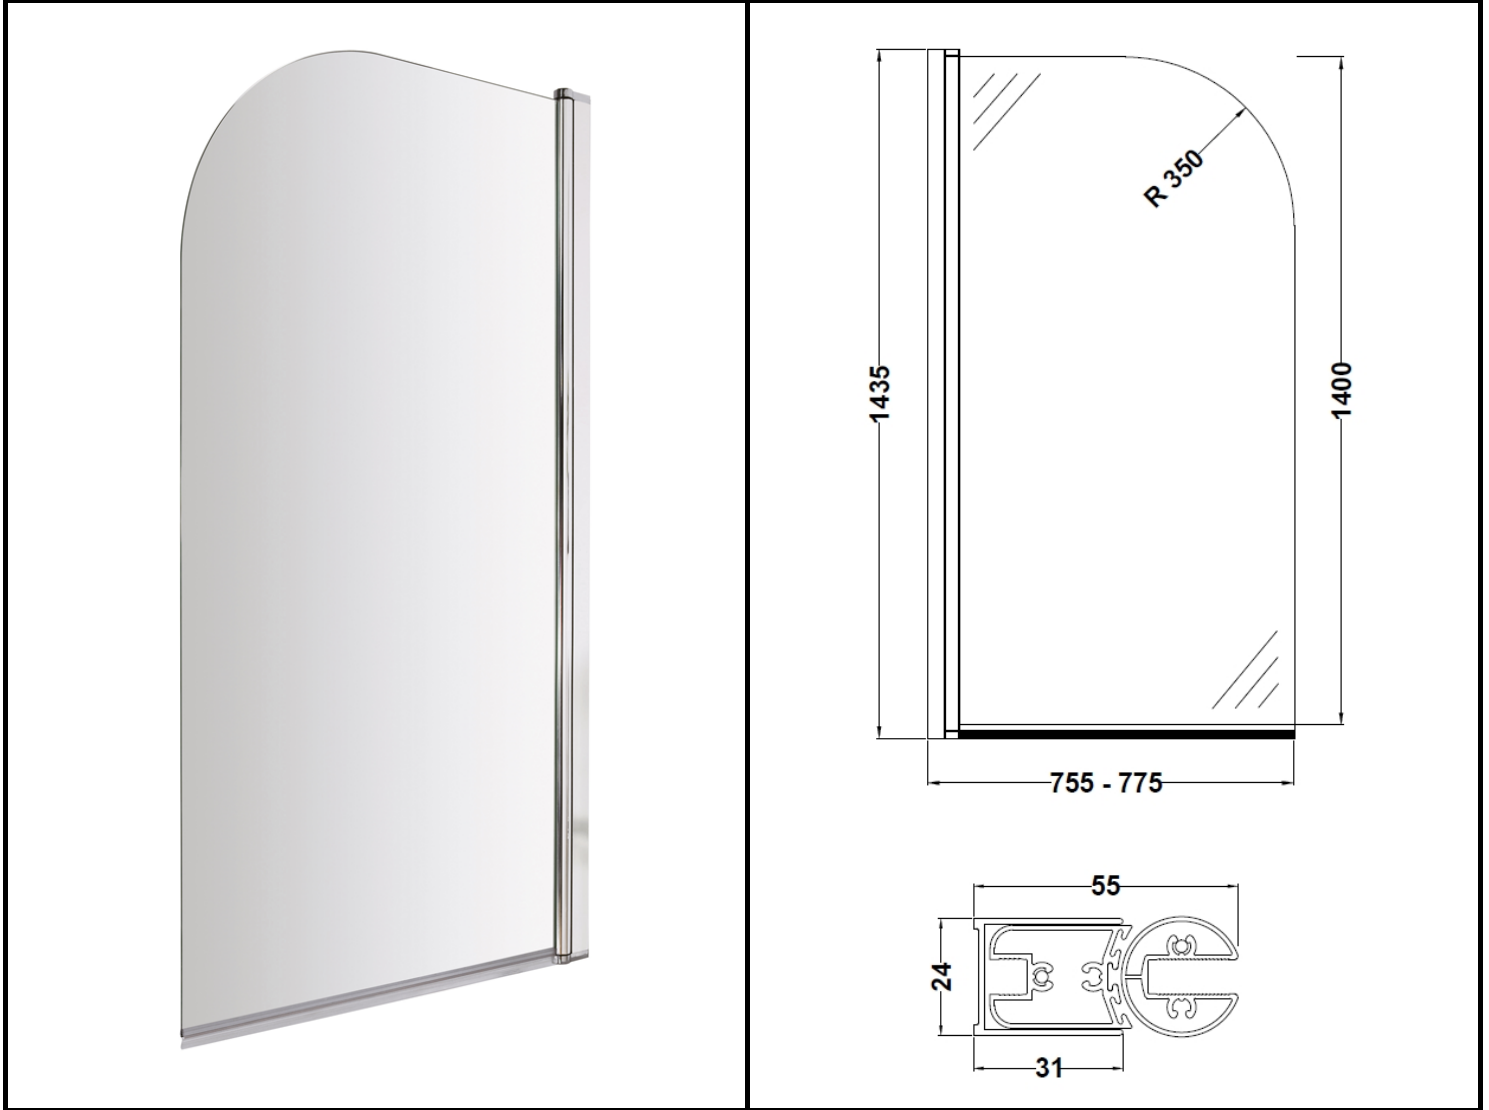

B A Y S W A T E R

London W.2

CODE: BAYE201

DESCRIPTION: Straight Bath Screen (6mm)

CATEGORY: Enclosures

PRODUCT DIMENSIONS			
Height (mm)	Width (mm)	Depth (mm)	Nett Wgt Kg
1435	790	24	18.1

PACKAGING DIMENSIONS			
Height (mm)	Width (mm)	Length (mm)	Gross Wgt Kg
50	805	1460	18.1

PACKAGING DATA			
Box Colour	Brown Cardboard Box - Printed		
Box Qty	1	Label Colour	Not Applicable
Label Size	140 x 30	Label Qty	0

OUTER BOX DIMENSIONS (If Applicable)				
Height (mm)	Width (mm)	Depth (mm)	Length (mm)	Gross Wgt Kg
Barcode	5055275890264			

PRODUCT DETAILS			
Country of Origin	United Kingdom	CE Approval	Yes
Fitting Instruction	Yes	Profile Finish	Polished Chrome
Profile Material	Aluminium	Entry Width (mm)	N/A
Adjustments (mm)	775mm-790mm	Swing Out Dim (mm)	760mm
Swing In Dim (mm)	760mm	Glass Thickness (mm)	6
Radius (mm)	350 mm	Easy Clean	No
Easy Fit	No	Handle Material	Not Applicable
Handle Style	Not Applicable	Wheel Type	Not Applicable
Enclosure Design	Frameless	Extras	None
Support Bar Inc'	Support Bar Not Included		