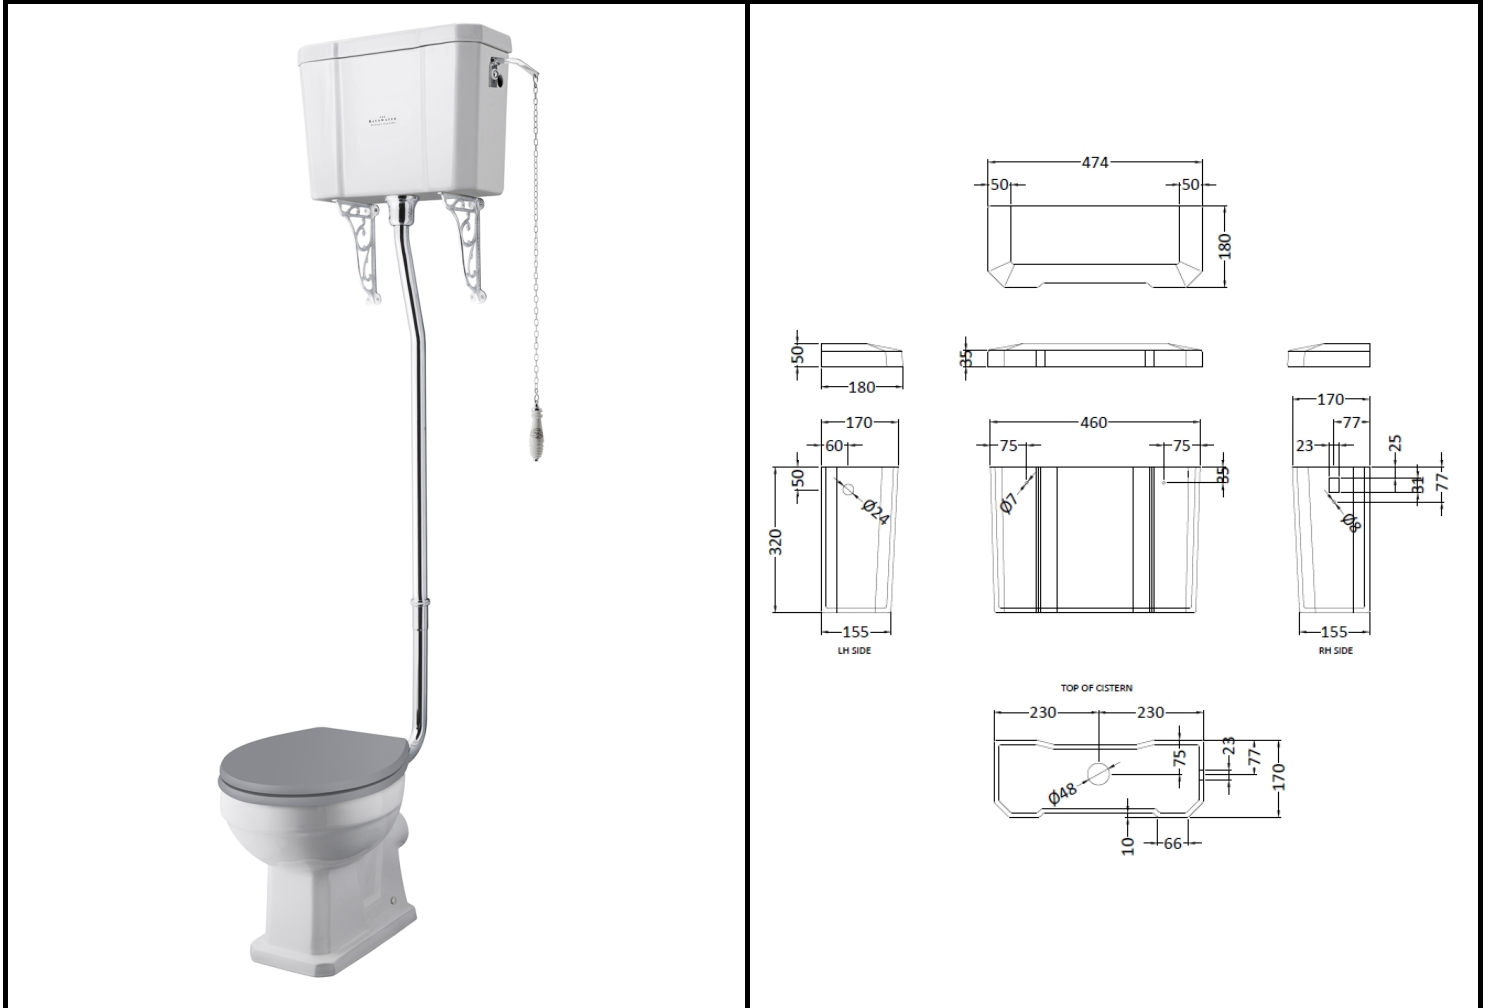

B A Y S W A T E R

London W.2

CODE: BAYC020

DESCRIPTION: Fitzroy High Level Cistern (Inc' Fittg)

CATEGORY: Ceramics

PRODUCT DIMENSIONS			
Height (mm)	Width (mm)	Depth (mm)	Nett Wgt Kg
370	474	180	14.5

PACKAGING DIMENSIONS			
Height (mm)	Width (mm)	Depth (mm)	Gross Wgt Kg
390	494	200	16

PACKAGING DATA			
Box Colour	White Cardboard Box		
Box Qty	1	Label Colour	Not Applicable
Label Size	x	Label Qty	0

OUTER BOX DIMENSIONS (If Applicable)			
Height (mm)	Width (mm)	Depth (mm)	Gross Wgt Kg
Barcode	5055275892329		

PRODUCT DETAILS			
Country of Origin	China		
Fitting Instruction	Yes	Colour	White

Certification	CE	Yes	WRAS	N/A	WRAS Number	N/A
Product Material	Vitreous China					

PANS/BIDETS			
Trap Style	Not Applicable	Includes Seat	Not Applicable

BASINS			
Tap Hole	Not Applicable	Chain Stay Hole	Not Applicable
Template	Not Applicable	Waste Type Req'd	Not Applicable
Overflow Incl.	Not Applicable	Overflow Cover	Not Applicable
Inner Bowl Depth	N/A	Inner Bowl Width	N/A
Inner Bowl Height	N/A		