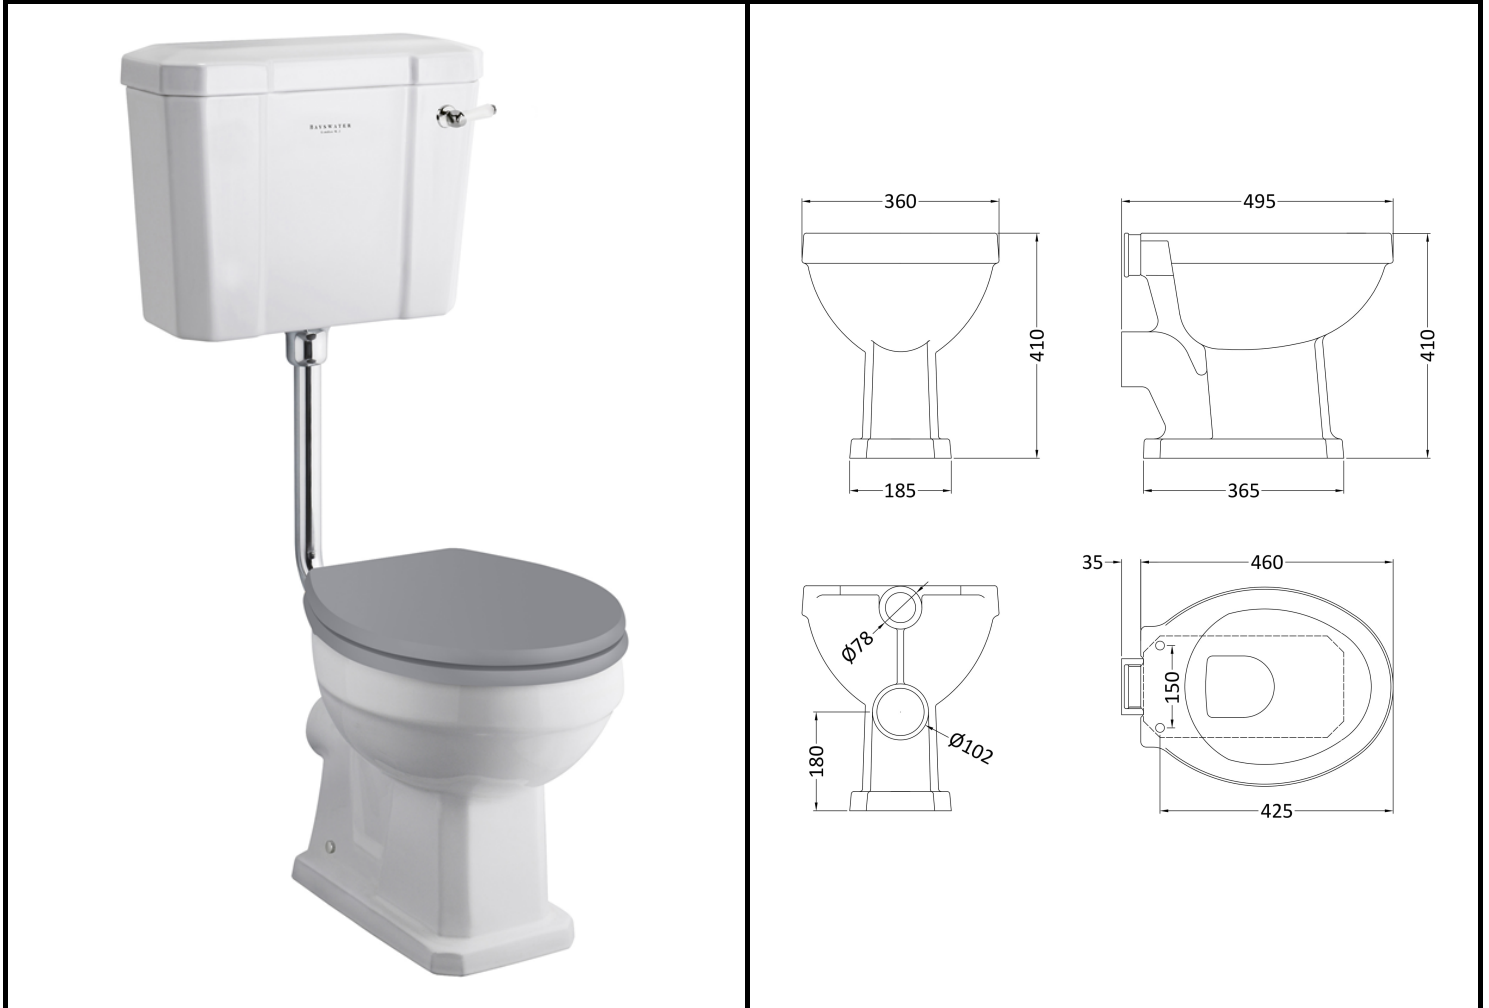

B A Y S W A T E R

London W.2

CODE: BAYC017

DESCRIPTION: Fitzroy High/Low Level Pan (Exc' Seat)

CATEGORY: Ceramics

PRODUCT DIMENSIONS			
Height (mm)	Width (mm)	Depth (mm)	Nett Wgt Kg
410	360	495	16

PACKAGING DIMENSIONS			
Height (mm)	Width (mm)	Depth (mm)	Gross Wgt Kg
395	360	530	16.6

PACKAGING DATA			
Box Colour	White Cardboard Box		
Box Qty	1	Label Colour	Not Applicable
Label Size	100 x 50	Label Qty	0

OUTER BOX DIMENSIONS (If Applicable)			
Height (mm)	Width (mm)	Depth (mm)	Gross Wgt Kg
Barcode	5055275892299		

PRODUCT DETAILS			
Country of Origin	China		
Fitting Instruction	No	Colour	White

Certification	CE	N/A	WRAS	N/A	WRAS Number	N/A
Product Material	Vitreous China					

PANS/BIDETS			
Trap Style	P Trap	Includes Seat	No

BASINS			
Tap Hole	Not Applicable	Chain Stay Hole	Not Applicable
Template	Not Applicable	Waste Type Req'd	Not Applicable
Overflow Incl.	Not Applicable	Overflow Cover	Not Applicable
Inner Bowl Depth	N/A	Inner Bowl Width	N/A
Inner Bowl Height	N/A		