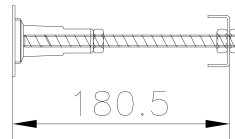

# B A Y S W A T E R

London W.2

**CODE:** BAYB004

**DESCRIPTION:** Bathurst Bath Leg Set

**CATEGORY:** Baths

PRODUCT DIMENSIONS			
Length (mm)	Width (mm)	Height (mm)	Nett Wgt Kg
570			1.9

PACKAGING DIMENSIONS			
Length (mm)	Width (mm)	Height (mm)	Gross Wgt Kg
600	60	60	1.9

PACKAGING DATA			
Box Colour	Brown Cardboard Box		
Box Qty	1	Label Colour	White Label
Label Size	50 X 38	Label Qty	1

OUTER BOX DIMENSIONS (If Applicable)			
Length (mm)	Width (mm)	Height (mm)	Gross Wgt Kg
Barcode	5055275891964		

PRODUCT DETAILS						
Country of Origin	Poland	Certification	FSC	N/A	CE	N/A
Fitting Instruction	No	Material Colour Ref'	Not Applicable			
Product Material	Steel	Material Thickness	N/A			
Volume (Ltr)	N/A	Displaced Capacity	N/A			
Leg Set Inc'	Not Applicable	Waste Inc'	Not Applicable			
Drilled/Undrilled	Not Applicable	Includes Grips	Not Applicable			
Embossed	Not Applicable	No of Tapholes	Not Applicable			
Anti-Slip	Not Applicable					