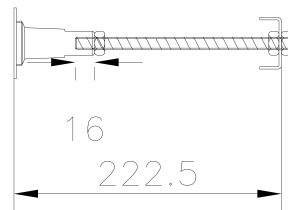

# B A Y S W A T E R

London W.2

**CODE:** BAYB004

**DESCRIPTION:** Bathurst Bath Leg Set

**CATEGORY:** Baths

PRODUCT DIMENSIONS			
Length (mm)	Width (mm)	Height (mm)	Nett Wgt Kg
570			1.9

PACKAGING DIMENSIONS			
Length (mm)	Width (mm)	Height (mm)	Gross Wgt Kg
600	60	60	1.9

PACKAGING DATA			
Box Colour	Brown Cardboard Box		
Box Qty	1	Label Colour	White Label
Label Size	50 X 38	Label Qty	1

OUTER BOX DIMENSIONS (If Applicable)			
Length (mm)	Width (mm)	Height (mm)	Gross Wgt Kg
Barcode	5055275891964		

PRODUCT DETAILS						
Country of Origin	Poland	Certification	FSC	N/A	CE	N/A
Fitting Instruction	No	Material Colour Ref'	Not Applicable			
Product Material	Steel	Material Thickness	N/A			
Volume (Ltr)	N/A	Displaced Capacity	N/A			
Leg Set Inc'	Not Applicable	Waste Inc'	Not Applicable			
Drilled/Undrilled	Not Applicable	Includes Grips	Not Applicable			
Embossed	Not Applicable	No of Tapholes	Not Applicable			
Anti-Slip	Not Applicable					