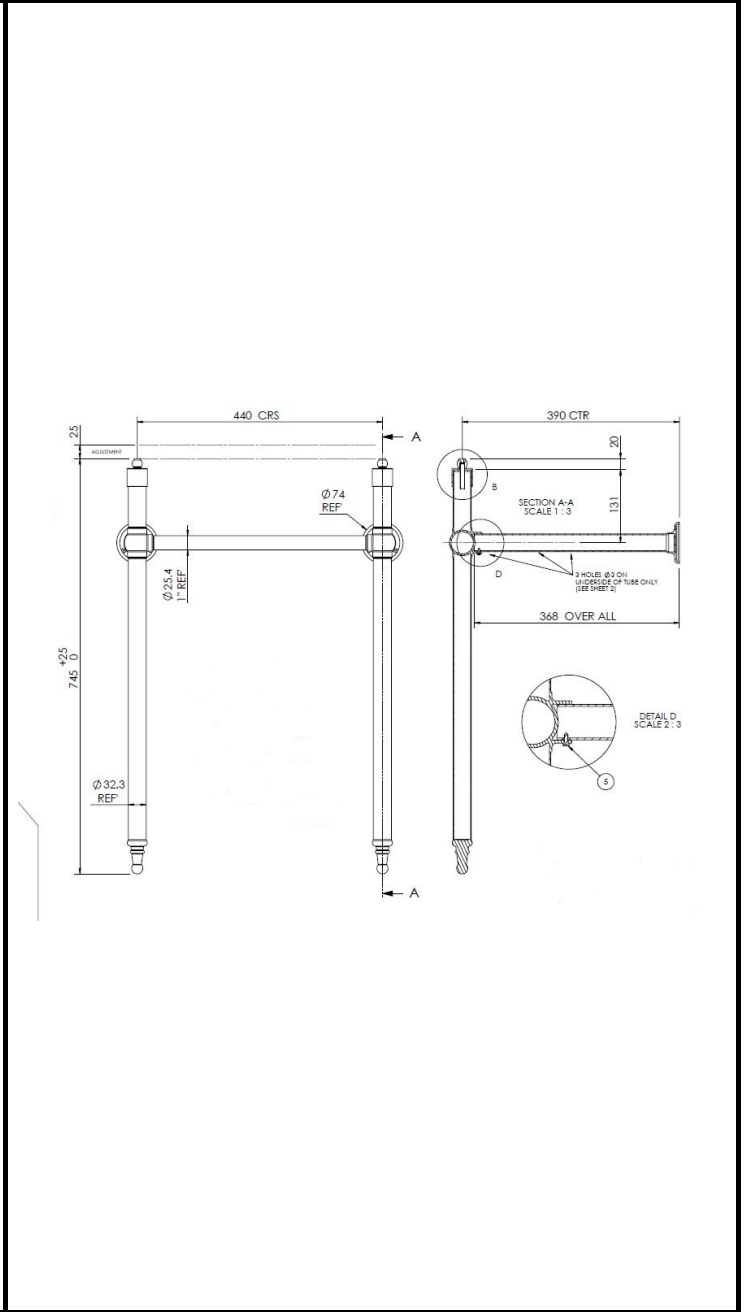

# B A Y S W A T E R

London W.2

**CODE:** BAYA101

**DESCRIPTION:** Universal Basin Frame

**CATEGORY:** Wastes & Extras

PRODUCT DIMENSIONS				
Height (mm)	Width (mm)	Length (mm)	Depth (mm)	Nett Wgt Kg
745	514		413	5.5

PACKAGING DIMENSIONS			
Height (mm)	Width (mm)	Depth (mm)	Gross Wgt Kg
	810	95	5.5

PACKAGING DATA			
Box Colour	Brown Cardboard Box		
Box Qty	1	Label Colour	White Label
Label Size	100 x 50	Label Qty	2

OUTER BOX DIMENSIONS (If Applicable)				
Height (mm)	Width (mm)	Length (mm)	Depth (mm)	Gross Wgt Kg
Barcode	5055275890257			

PRODUCT DETAILS	
Country of Origin	China
Fitting Instruction	No
Product Material	Ss
Heating Element Wattage	Not Applicable

CE Certification	N/A
Colour/Finish	Chrome
Product Diameter	Not Applicable
Connection Size	Not Applicable