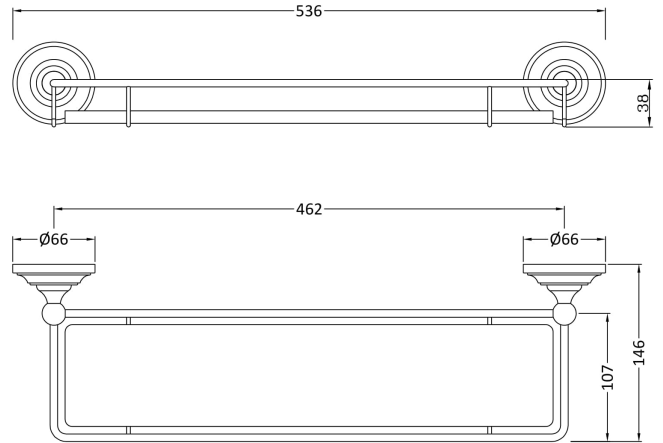

B A Y S W A T E R

London W.2

CODE: BAYA011

DESCRIPTION: Traditional Gallery Shelf

CATEGORY: Wastes & Extras

PRODUCT DIMENSIONS				
Height (mm)	Width (mm)	Length (mm)	Depth (mm)	Nett Wgt Kg
66	536		146	1

PACKAGING DIMENSIONS			
Height (mm)	Width (mm)	Depth (mm)	Gross Wgt Kg
	480	68	1

PACKAGING DATA			
Box Colour	White Cardboard Box		
Box Qty	1	Label Colour	White Label
Label Size	100 x 50	Label Qty	2

OUTER BOX DIMENSIONS (If Applicable)				
Height (mm)	Width (mm)	Length (mm)	Depth (mm)	Gross Wgt Kg
365	580			
Barcode	5055275890493			

PRODUCT DETAILS	
Country of Origin	China
Fitting Instruction	No
Product Material	Brass
Heating Element Wattage	Not Applicable

CE Certification	N/A
Colour/Finish	Chrome
Product Diameter	Not Applicable
Connection Size	Not Applicable