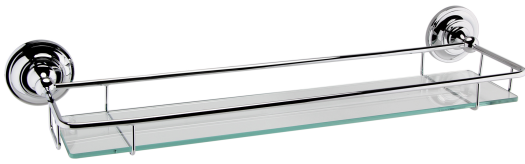

B A Y S W A T E R

London W.2

CODE: BAYA011

DESCRIPTION: Traditional Gallery Shelf

CATEGORY: Wastes & Extras

PRODUCT DIMENSIONS				
Height (mm)	Width (mm)	Length (mm)	Depth (mm)	Nett Wgt Kg
66	536		146	1

PACKAGING DIMENSIONS			
Height (mm)	Width (mm)	Depth (mm)	Gross Wgt Kg
	480	68	1

PACKAGING DATA			
Box Colour	White Cardboard Box		
Box Qty	1	Label Colour	White Label
Label Size	100 x 50	Label Qty	2

OUTER BOX DIMENSIONS (If Applicable)				
Height (mm)	Width (mm)	Length (mm)	Depth (mm)	Gross Wgt Kg
365	580			
Barcode	5055275890493			