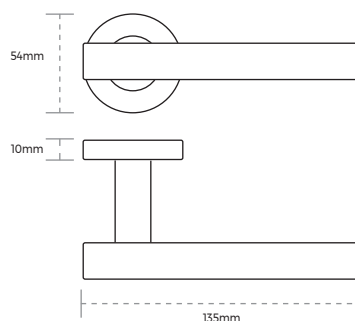

**Axel Premium Handle,
Lever on Round Rose**

This classic Norwegian lever on rose handle brings out the true character of the Spärka range of premium door handles. Design idea of Sweden and built to last the long dark winters this handle is Solid Stainless Steel.

Designed with ease and speed of fitting, making it the joiner's choice on site and the architects preference from the beginning.

Bolt through fixings included. Finished in Satin Stainless Steel.

SKU	Size	Finish	Package Type	Qty
HA1415.SSS	54mm	Satin Stainless Steel	Retail Bag	1 Pair

TECHNICAL

BS EN 1906:2012

KEY FEATURES:

- Pair of lever handles on round roses.
- Sprung, for use with standard duty followers.
- To suit doors up to 44mm thick.
- 8mm square spindle included for lever operation.
- Stainless Steel Grade 304 with brass spindle housing