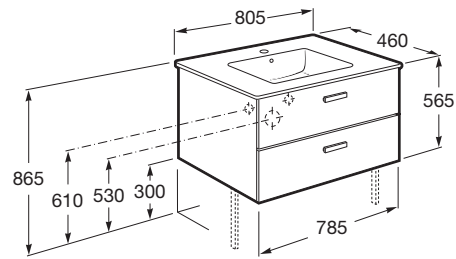

VICTORIA BASIC

Unik (base unit and SQUARE basin)

DIMENSIONS

Length	800 mm
Width	460 mm
Height	565 mm

COLOURS AND FINISHES

TECHNICAL DRAWINGS

FEATURES

Base unit / Closing and opening system: Soft close drawers

Base unit / Doors and drawers combination: 2 drawers

Base unit / Structure: Drawers

Basin / Integrated shelf

Basin / Shelf position: On both sides

Basin / Taphole configuration: 1 taphole in the middle

Basin shape: Square

Installation type: Wall-hung, Wall-hung with optional legs

Material / Basin: Vitreous china

Publication Status

Tap installation: On the basin

COMPATIBLE WITH

**Organizing box**

816820409

**Organizing box**