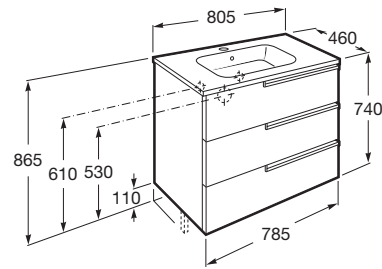

VICTORIA-N

Unik (base unit and basin)

DIMENSIONS

Length	800 mm
Width	460 mm
Height	740 mm

COLOURS AND FINISHES

154 Textured Wenge

TECHNICAL DRAWINGS

FEATURES

Base unit / Closing and opening system: Soft close drawers

Base unit / Doors and drawers combination: 3 drawers

Base unit / Structure: Drawers

Basin / Integrated shelf

Basin / Shelf position: On both sides

Basin / Taphole configuration: 1 taphole in the middle

Basin shape: Square

Installation type: Wall-hung, Wall-hung with optional legs

Material / Basin: Vitreous china

Publication Status

Tap installation: On the basin