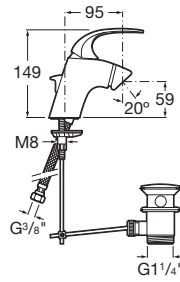

M2

Bidet mixer with pop-up waste

TECHNICAL DRAWINGS

FEATURES

- Application place: Bidet
- Faucet type: Single-lever
- Finish: Chrome
- Flexible supply hoses included
- Handle position: Top
- Installation type: Deck-mounted
- Long description: M2-N BIDET MIXER WITH POP UP WASTE
- Pop-up waste
- Publication Status
- Waste type: Pop-up waste