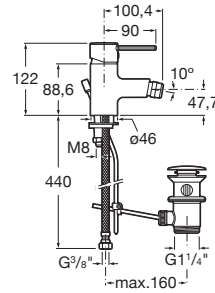

TARGA

Bidet mixer with pop-up waste

TECHNICAL DRAWINGS

FEATURES

- Application: Bidet
- Faucet type: Single-lever
- Finish: Chrome
- Flexible supply hoses included
- Handle position: Top
- Installation type: Deck-mounted
- Long Description: TARGA POP-UP WASTE BIDET MIXER, CHR
- Pop-up waste
- Publication Status
- Waste type: Pop-up waste