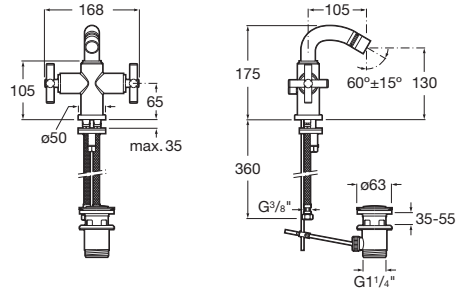

LOFT

Bidet mixer with pop-up waste

TECHNICAL DRAWINGS

FEATURES

- Application: Bidet
- Diverter-flow regulator
- Faucet type: Twin-lever
- Finish: Chrome
- Flexible supply hoses included
- Installation type: Deck-mounted
- Long Description: LOFT POP-UP WASTE BIDET MIXER
- Pop-up waste
- Publication Status
- Swivel spout
- Twin lever control: 1/2 Turn