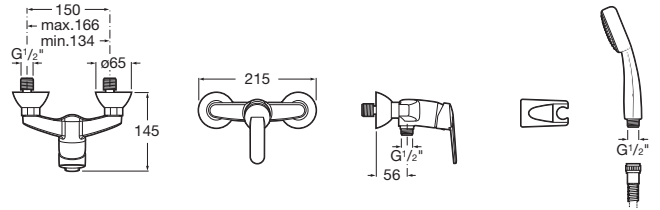

VICTORIA

Wall-mounted shower mixer with 1.50 m flexible shower hose, handshower and swivel wall bracket

TECHNICAL DRAWINGS

FEATURES

- Application place: Shower
- Faucet type: Single-lever
- Finish: Chrome
- Handle position: Top
- Installation type: Wall-mounted
- Publication Status

Evershine

SoftTurn®

INCLUDES

Handshower with Rain
function

G0082700R

Swivel chromed bracket for
hand shower

5B5350C00

1.5 m. anti-torsion metallic
shower hose