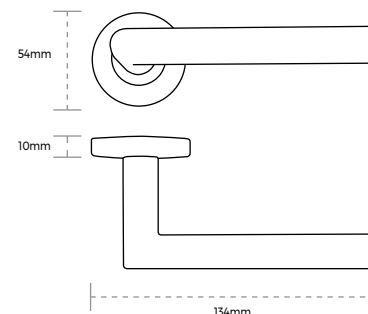

#### KEY FEATURES:

- Pair of lever handles on round rose
- Sprung, for use with standard duty latches
- To suit doors up to 44mm thick
- Manufactured from Stainless Steel Grade 304 with brass spindle housing, making it strong and durable
- Supplied with all fixings, including concealed bolt-through fixings to ensure a strong installation that won't come loose over time
- Low maintenance finish
- Return to Door handle that helps to assist BS8300 / Equality Act - ideal for public buildings

## Duane Premium Handle, Lever on Round Rose

Satin Stainless Steel

The SPÄRKA Duane Premium Handle, Lever on Round Rose is ideal for interior and exterior doors.

Bolt through fixings included. 19mm Dia Mitred Lever on Round Rose, always looks classic on a door and enhances the finish. Finished in Satin Stainless Steel.

#### KEY FEATURES:

- Pair of lever handles on round rose
- Sprung, for use with standard duty latches
- To suit doors up to 44mm thick
- Manufactured from Stainless Steel Grade 304 with brass spindle housing, making it strong and durable
- Supplied with all fixings, including concealed bolt-through fixings to ensure a strong installation that won't come loose over time
- Low maintenance finish