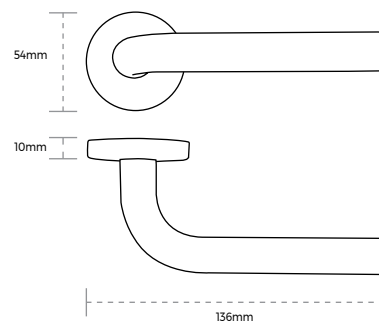

## Alvit Premium Handle, Lever on Round Rose

Satin Stainless Steel

The SPÄRKA Alvit Premium Handle, Lever on Round Rose is ideal for interior and exterior doors.

Bolt through fixings included. 19mm Dia. Straight lever on Round Rose blends in with all modern and contemporary designs with it's clean simple lines. Finished in Satin Stainless Steel.

#### KEY FEATURES:

- Pair of lever handles on round rose
- Sprung, for use with standard duty latches
- To suit doors up to 44mm thick
- Manufactured from Stainless Steel Grade 304 with brass spindle housing, making it strong and durable
- Supplied with all fixings, including concealed bolt-through fixings to ensure a strong installation that won't come loose over time
- Low maintenance finish

#### KEY FEATURES:

- Pair of lever handles on round rose
- Sprung, for use with standard duty latches
- To suit doors up to 44mm thick
- Manufactured from Stainless Steel Grade 304 with brass spindle housing, making it strong and durable
- Supplied with all fixings, including concealed bolt-through fixings to ensure a strong installation that won't come loose over time
- Low maintenance finish
- Return to Door handle that helps to assist BS8300 / Equality Act - ideal for public buildings