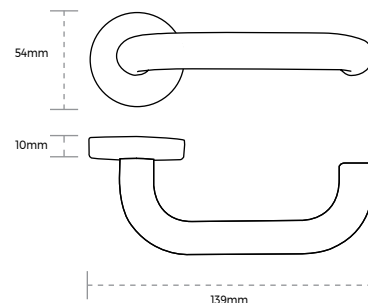

#### KEY FEATURES:

- Pair of lever handles on round rose
- Sprung, for use with standard duty latches
- To suit doors up to 44mm thick
- Manufactured from Stainless Steel Grade 304 with brass spindle housing, making it strong and durable
- Supplied with all fixings, including concealed bolt-through fixings to ensure a strong installation that won't come loose over time
- Low maintenance finish

## Jennie Premium Handle, Lever on Round Rose

Satin Stainless Steel

The SPÄRKA Jennie Premium Handle, Lever on Round Rose is ideal for interior and exterior doors.

Bolt through fixings included. 19mm Dia. Lever on Round Rose. This handle is a return to door design which makes this handle easier to grip, helps to reduce catching clothes and compliant with BS8300 / Equality Act. Ideal for use in the work environment, housing and public buildings. Finished in Satin Stainless Steel.

#### KEY FEATURES:

- Pair of lever handles on round rose
- Sprung, for use with standard duty latches
- To suit doors up to 44mm thick
- Manufactured from Stainless Steel Grade 304 with brass spindle housing, making it strong and durable
- Supplied with all fixings, including concealed bolt-through fixings to ensure a strong installation that won't come loose over time
- Low maintenance finish
- Return to Door handle that helps to assist BS8300 / Equality Act - ideal for public buildings