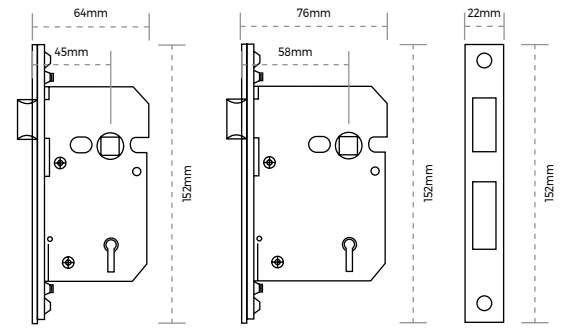

3 Lever Sashlock

TECHNICAL

SPÄRKA fire rated 3 lever mortice sashlocks are ideal for commercial and domestic use.

SKU	Size	Finish	Package Type	Qty
LL1017.NPL	64mm Sashlock	Nickel Plated	Retail Bag	1
LL1016.NPL	76mm Sashlock	Nickel Plated	Retail Bag	1

BS EN 12209:2016

Euro Profile Sashlock

TECHNICAL

SPÄRKA CE Euro Profile Sashlock.

SKU	Size	Finish	Package Type	Qty
LL1618.SCP	64mm Sashlock	Satin Chrome	Retail Bag	1
LL1619.SCP	76mm Sashlock	Satin Chrome	Retail Bag	1

BS EN 12209:2016

Bathroom Sashlock

TECHNICAL

SPÄRKA fire rated bathroom sashlock is ideal for commercial and domestic use.

SKU	Size	Finish	Package Type	Qty
LL1215.NPL	64mm Sashlock	Nickel Plated	Retail Bag	1
LL1214.NPL	76mm Sashlock	Nickel Plated	Retail Bag	1

BS EN 12209:2016