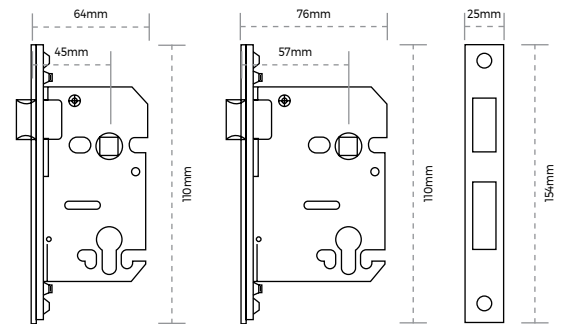

BS EN 12209:2016

Euro Profile Sashlock

TECHNICAL

SPÄRKA CE Euro Profile Sashlock.

SKU	Size	Finish	Package Type	Qty
LL1618.SCP	64mm Sashlock	Satin Chrome	Retail Bag	1
LL1619.SCP	76mm Sashlock	Satin Chrome	Retail Bag	1