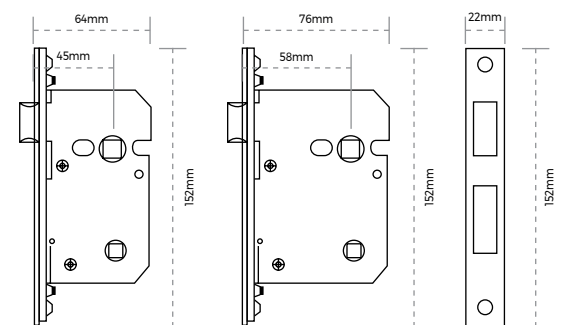

TECHNICAL

SPÄRKA fire rated bathroom sashlock is ideal for commercial and domestic use.

SKU	Size	Finish	Package Type	Qty
LL1215.NPL	64mm Sashlock	Nickel Plated	Retail Bag	1
LL1214.NPL	76mm Sashlock	Nickel Plated	Retail Bag	1

BS EN 12209:2016