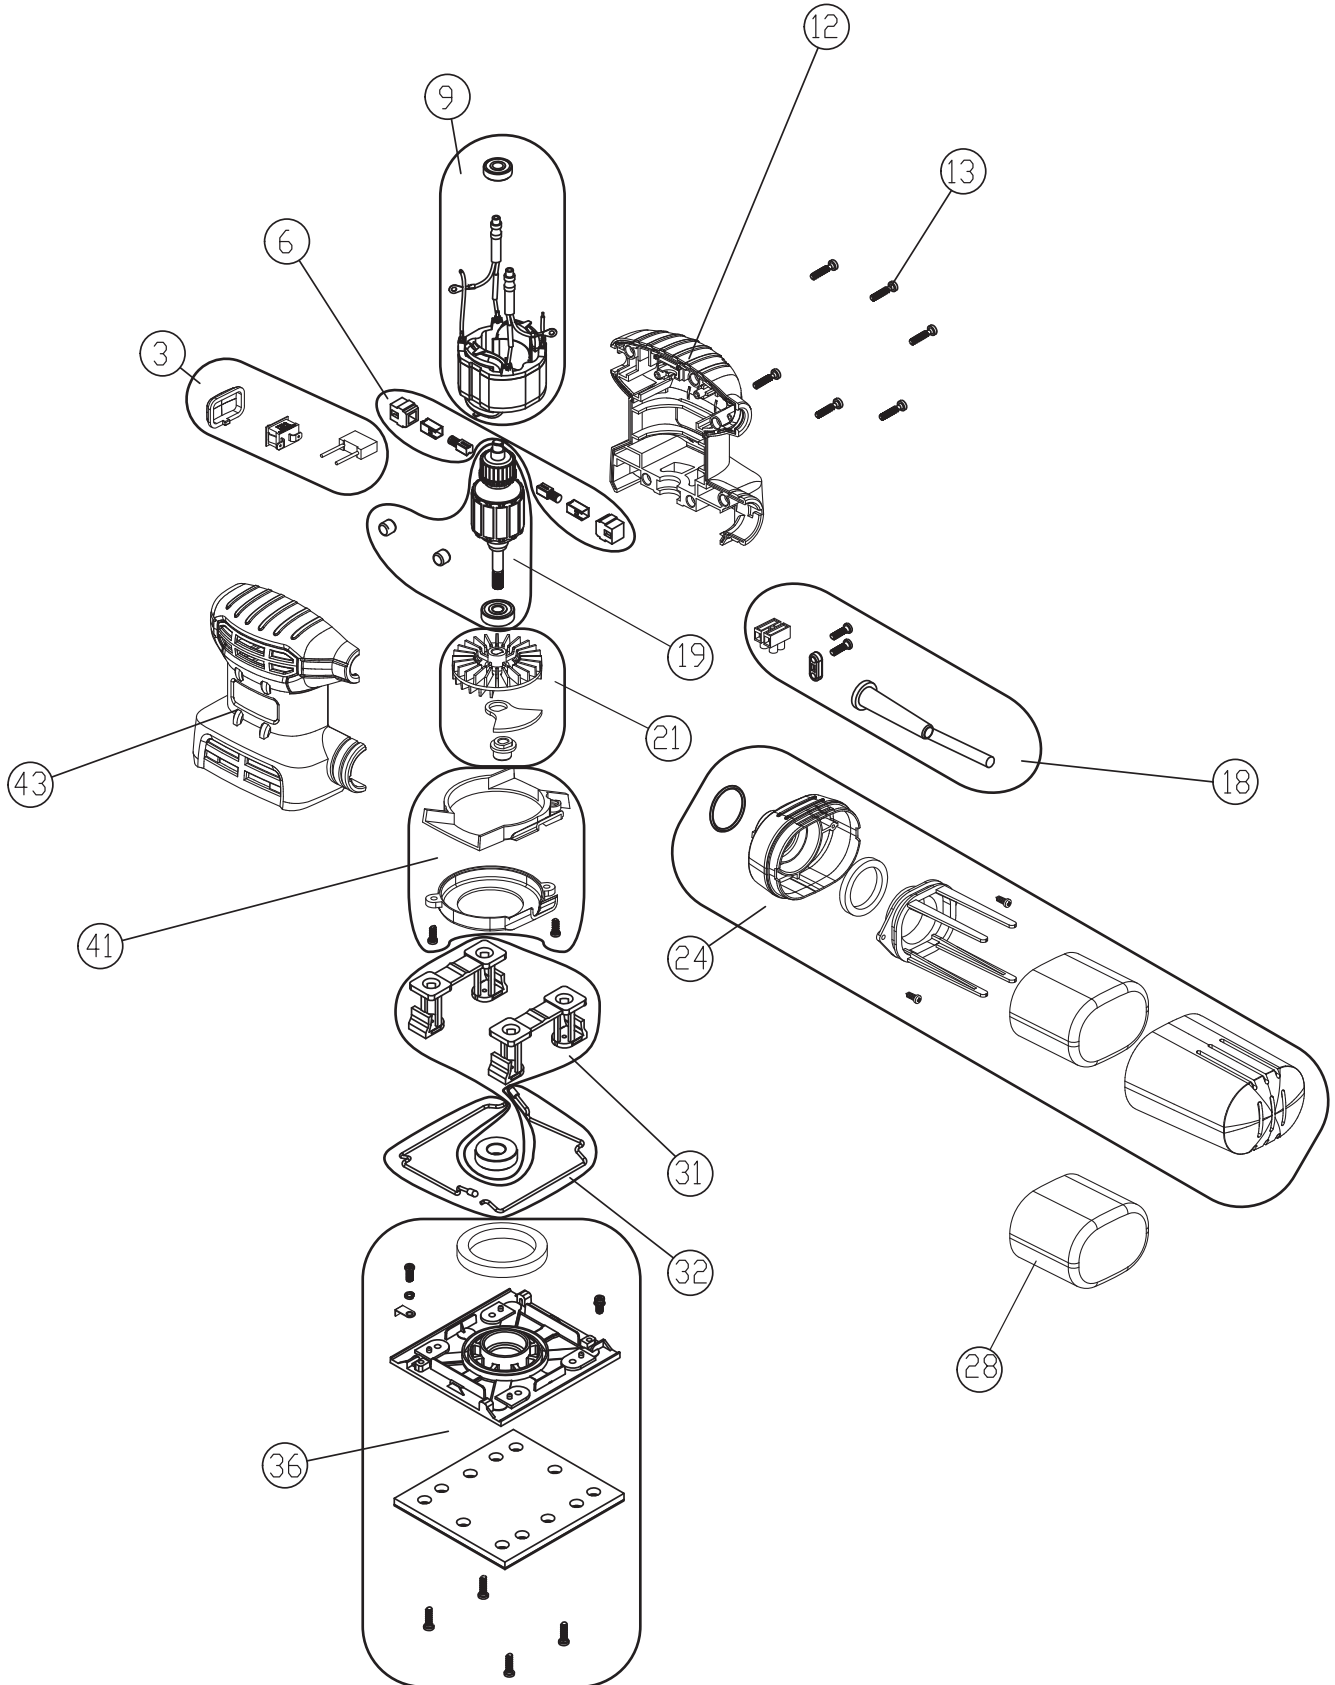

DRAPER[®]

230V 1/4 SHEET

PALM SANDER

GB

57691 - 1/4S-220D SPARE PARTS DRAWING

230V 1/4 SHEET

PALM SANDER

57691 - 1/4S-220D SPARE PARTS LISTING

KEY No.	PART No.	STOCK No.	DESCRIPTION
3	Y1/4S-220D-3	97380	Switch assembly
6	Y1/4S-220D-6	97381	Brush assembly (pair)
9	Y1/4S-220D-9	97382	Stator assembly
12	Y1/4S-220D-12	97383	Case II
13	Y1/4S-220D-13	97384	Screw ST3.9X19 (set)
18	Y1/4S-220D-18	97385	VDE plug & plug wire assembly
19	Y1/4S-220D-19	97387	Rotor assembly
21	Y1/4S-220D-21	97388	Fan assembly
24	A1/4S-220D-24	97389	Dust box assembly
28	Y1/4S-220D-28	97390	Vacuum bag
31	Y1/4S-220D-31	97391	Swing brackets assembly
32	Y1/4S-220D-32	97393	Clamping wire (pair)
36	Y1/4S-220D-36	97395	Base plate assembly
41	Y1/4S-220D-41	97396	Dust cover assembly
43	Y1/4S-220D-43	97397	Case I

KEY No.	PART No.	STOCK No.	DESCRIPTION