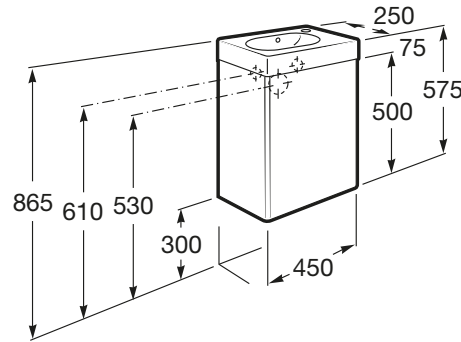

MINI

Unik (base unit and basin)

DIMENSIONS

Length	450 mm
Width	250 mm
Height	575 mm

COLOURS AND FINISHES

TECHNICAL DRAWINGS

FEATURES

- Base unit / Closing and opening system: Soft and self close doors
- Base unit / Door type: Hinged
- Base unit / Doors and drawers combination: 1 door
- Base unit / Internal shelves: 1
- Base unit / Structure: Doors
- Basin / Taphole configuration: 1 taphole on the right side
- Basin shape: Oval
- Installation type: Wall-hung
- Material / Basin: Vitreous china
- Publication Status
- Tap installation: On the basin