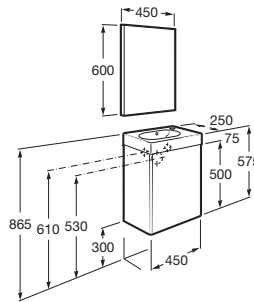

MINI

Pack with mirror (base unit, basin and mirror)

DIMENSIONS

Length	450 mm
Width	250 mm
Height	575 mm

COLOURS AND FINISHES

TECHNICAL DRAWINGS

FEATURES

Base unit / Closing and opening system: Soft and self close doors

Base unit / Door type: Hinged

Base unit / Doors and drawers combination: 1 door

Base unit / Internal shelves: 1

Base unit / Structure: Doors

Basin / Taphole configuration: 1 taphole on the right side

Basin shape: Oval

Dimensions / Mirror / Height (mm): 600

Dimensions / Mirror / Length (mm): 450

Dimensions / Mirror / Width (mm): 10

Installation type: Wall-hung

Material / Basin: Vitreous china

Publication Status

Tap installation: On the basin