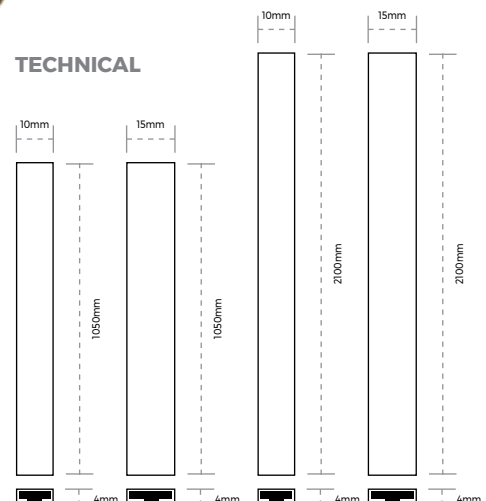

TECHNICAL

TESTED TO;
BS476 part 22 / BS 476 part 31.1
BS EN1634-1 / BS EN 1634-3