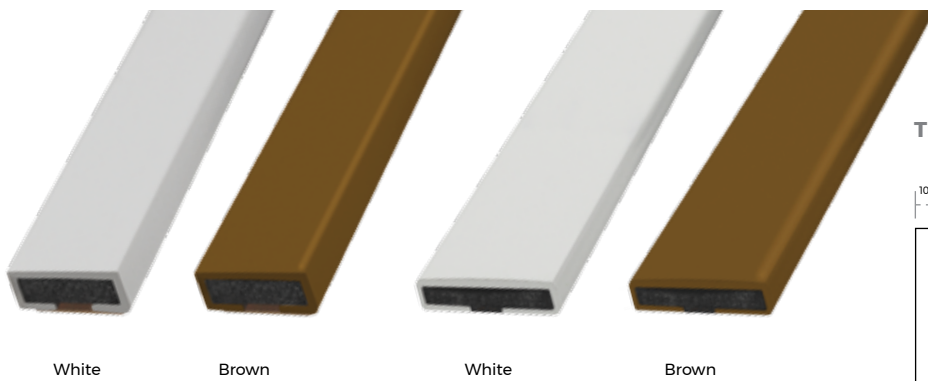

Intumescent Fire Only Seal

White

Brown

White

Brown

Intumescent Fire Only Seal, White or Brown, Self Adhesive

SKU	Size	Finish	Package Type	Qty
TUI010.WHT	10 x 4mm x 1.05m	White	Retail Bag	5
TUI011.BRN	10 x 4mm x 1.05m	Brown	Retail Bag	5
TUI012.WHT	15 x 4mm x 1.05m	White	Retail Bag	5
TUI013.BRN	15 x 4mm x 1.05m	Brown	Retail Bag	5
TUI018.WHT	10 x 4mm x 2.1m	White	Retail Bag	50
TUI019.BRN	10 x 4mm x 2.1m	Brown	Retail Bag	50
TUI020.WHT	15 x 4mm x 2.1m	White	Retail Bag	50
TUI021.BRN	15 x 4mm x 2.1m	Brown	Retail Bag	50

N.B: Always check the door manufacturers recommendations.

TECHNICAL

TESTED TO;
BS476 part 22
BS EN1634-1

Intumescent Fire & Smoke Seals

White

Brown

White

Brown

Intumescent Fire & Smoke Seals, White or Brown, Self Adhesive

SKU	Size	Finish	Package Type	Qty
TUI014.WHT	10 x 4mm x 1.05m	White	Retail Bag	5
TUI015.BRN	10 x 4mm x 1.05m	Brown	Retail Bag	5
TUI016.WHT	15 x 4mm x 1.05m	White	Retail Bag	5
TUI017.BRN	15 x 4mm x 1.05m	Brown	Retail Bag	5
TUI022.WHT	10 x 4mm x 2.1m	White	Retail Bag	50
TUI023.BRN	10 x 4mm x 2.1m	Brown	Retail Bag	50
TUI024.WHT	15 x 4mm x 2.1m	White	Retail Bag	50
TUI025.BRN	15 x 4mm x 2.1m	Brown	Retail Bag	50