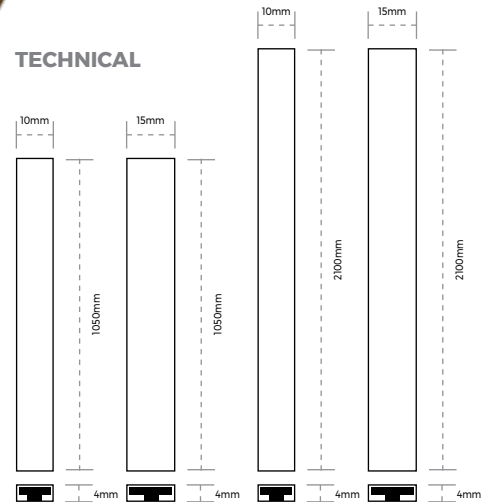

TECHNICAL

TESTED TO;
BS476 part 22
BS EN1634-1