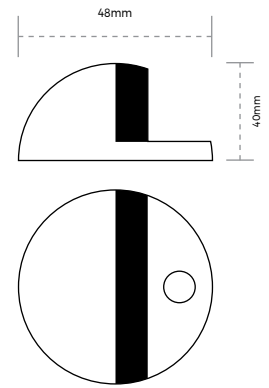

Door Stops

Satin Chrome

Polished Chrome

SPÄRKA Half Moon Floor Door Stop, 48 x 40mm.

TECHNICAL

SKU	Size	Finish	Package Type	Qty
BA1012.SCP	48 x 40mm	Satin Chrome	Retail Bag	1
BA1011.PCP	48 x 40mm	Polished Chrome	Retail Bag	1

Door Signs

SPÄRKA engraved or screen printed 76mm diameter signs, all come complete with fixings.

SKU	Description	Size	Finish	Package Type	Qty
SF1030.SSS	Fire Door Keep Shut Sign	76mm Diameter	Satin Stainless Steel	Retail Bag	2
SF1031.SSS	Fire Door Keep Locked Sign	76mm Diameter	Satin Stainless Steel	Retail Bag	2
SF1032.SSS	Automatic Fire Door Keep Clear Sign	76mm Diameter	Satin Stainless Steel	Retail Bag	2
SF1023.SSS	Engraved Male Sign	76mm Diameter	Satin Stainless Steel	Retail Bag	1
SF1024.SSS	Engraved Female Sign	76mm Diameter	Satin Stainless Steel	Retail Bag	1
SF1025.SSS	Engraved Disabled Sign	76mm Diameter	Satin Stainless Steel	Retail Bag	1
SF1026.SSS	Engraved Unisex Sign	76mm Diameter	Satin Stainless Steel	Retail Bag	1
SF1027.SSS	Engraved Shower Sign	76mm Diameter	Satin Stainless Steel	Retail Bag	1
SF1028.SSS	Engraved No Smoking Sign	76mm Diameter	Satin Stainless Steel	Retail Bag	1
SF1029.SSS	Engraved Baby Change Sign	76mm Diameter	Satin Stainless Steel	Retail Bag	1
SF1033.SSS	Engraved Push Sign	76mm Diameter	Satin Stainless Steel	Retail Bag	1
SF1034.SSS	Engraved Pull Sign	76mm Diameter	Satin Stainless Steel	Retail Bag	1
SF1035.SSS	Engraved WC Sign	76mm Diameter	Satin Stainless Steel	Retail Bag	1

SKU	Description	Thickness	Size	Package Type	Qty
TU1110	Hinge Pads	1mm	100mm x 30mm	Retail Bag	6
TU1111	Hinge Pads	1mm	75mm x 19mm	Retail Bag	6
TU1112	3L Sashlock OR Bathroom Lock	1mm	64/76mm	Retail Bag	1
TU1113	5L Sashlock OR Euro Sashlock	1mm	64/76mm	Retail Bag	1
TU1114	3L Deadlock	1mm	64/76mm	Retail Bag	1
TU1115	5L Sashlock OR Euro Deadlock	1mm	64/76mm	Retail Bag	1
TU1116	Tubular Latch	1mm	64/76mm	Retail Bag	1
TU1117	HD Tubular Latch OR Tubular Deadbolt	1mm	64/76mm	Retail Bag	1