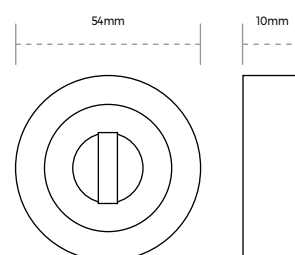

Bathroom Thumbturn & Release with Indicator

Satin Chrome

Polished Chrome

TECHNICAL

Bathroom thumbturn and release with indicator, ideal for commercial and domestic use.

Available in a satin chrome or polished chrome finish, supplied as a pair.

| SKU | Size | Finish | Package Type | Qty |
|------------|-----------|-----------------|--------------|--------|
| HA1013.SCP | 54 x 10mm | Satin Chrome | Retail Bag | 1 Pair |
| HA1013.PCP | 54 x 10mm | Polished Chrome | Retail Bag | 1 Pair |