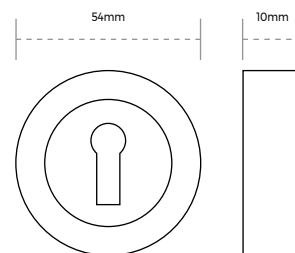

TECHNICAL

Keyhole escutcheons, ideal for commercial and domestic use.

Available in a satin chrome, polished chrome and satin stainless steel finish, supplied as a pair.

SKU	Size	Finish	Package Type	Qty
HA1012.SCP	54 x 10mm	Satin Chrome	Retail Bag	1 Pair
HA1012.PCP	54 x 10mm	Polished Chrome	Retail Bag	1 Pair
HA1020.SSS	54 x 10mm	Satin Stainless Steel	Retail Bag	1 Pair