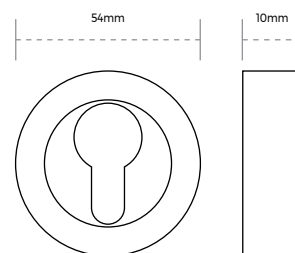

Euro Profile Escutcheons

Satin Chrome

Polished Chrome

Satin Stainless Steel

TECHNICAL

SPARKA Euro Profile Escutcheons are designed to compliment the SPARKA range of door handles and are for use in conjunction with euro profile cylinders.