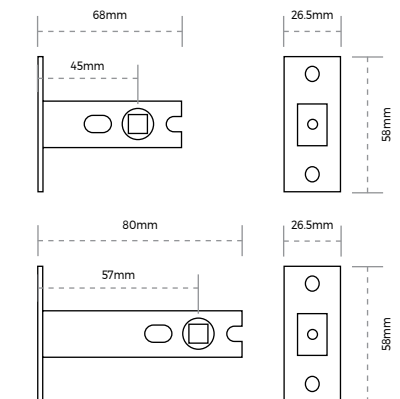

**TECHNICAL**

**BS EN 12209:2016**

**Tubular Deadbolt**

68mm Tubular Deadbolt

80mm Tubular Deadbolt

SPÄRKA heavy duty fire rated CE Tubular deadbolt are designed for use with bathroom thumb turns or lever on backplate with integrated thumb turn.

SKU	Size	Finish	Package Type	Qty
LL2031.SCP	68mm Tubular Deadbolt	Satin Chrome	Retail Bag	1
LL2032.SCP	80mm Tubular Deadbolt	Satin Chrome	Retail Bag	1

**TECHNICAL**

**BS EN 12209:2016**