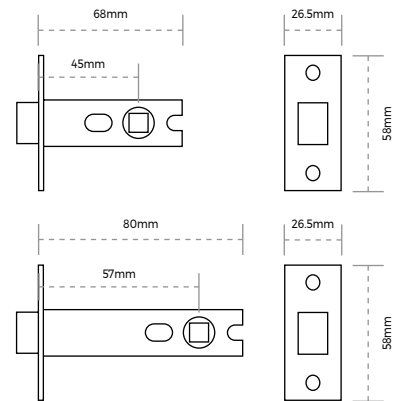

**TECHNICAL**

**BS EN 12209:2016**

**Heavy Duty Tubular Latch**

68mm Tubular Latch

80mm Tubular Latch

SPÄRKA heavy duty fire rated CE Tubular Latch are designed for use with door handles and door knobs.

SKU	Size	Finish	Package Type	Qty
LL2029.SCP	68mm Tubular Latch	Satin Chrome	Retail Bag	1
LL2030.SCP	80mm Tubular Latch	Satin Chrome	Retail Bag	1

**TECHNICAL**

**BS EN 12209:2016**

**Tubular Deadbolt**

68mm Tubular Deadbolt

80mm Tubular Deadbolt

SPÄRKA heavy duty fire rated CE Tubular deadbolt are designed for use with bathroom thumb turns or lever on backplate with integrated thumb turn.

SKU	Size	Finish	Package Type	Qty
LL2031.SCP	68mm Tubular Deadbolt	Satin Chrome	Retail Bag	1
LL2032.SCP	80mm Tubular Deadbolt	Satin Chrome	Retail Bag	1

**TECHNICAL**

**BS EN 12209:2016**