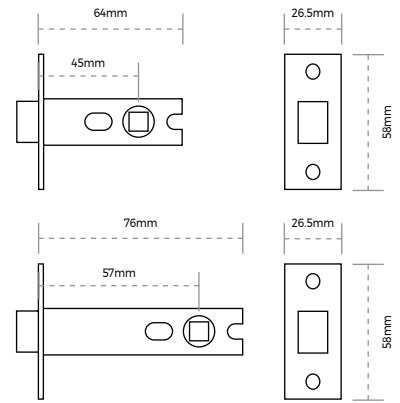

**Tubular Latch**

64mm Tubular Latch

76mm Tubular Latch

SPÄRKA fire rated tubular latches are designed for use with door handles and door knobs. Ideal for commercial and domestic use.

SKU	Size	Finish	Package Type	Qty
LL2025.NPL	64mm Tubular Latch	Nickel Plated	Retail Bag	1
LL2026.NPL	76mm Tubular Latch	Nickel Plated	Retail Bag	1

**TECHNICAL**

**BS EN 12209:2016**

**Heavy Duty Tubular Latch**

68mm Tubular Latch

80mm Tubular Latch

SPÄRKA heavy duty fire rated CE Tubular Latch are designed for use with door handles and door knobs.

SKU	Size	Finish	Package Type	Qty
LL2029.SCP	68mm Tubular Latch	Satin Chrome	Retail Bag	1
LL2030.SCP	80mm Tubular Latch	Satin Chrome	Retail Bag	1

**TECHNICAL**

**BS EN 12209:2016**

**Tubular Deadbolt**

68mm Tubular Deadbolt

80mm Tubular Deadbolt

SPÄRKA heavy duty fire rated CE Tubular deadbolt are designed for use with bathroom thumb turns or lever on backplate with integrated thumb turn.

SKU	Size	Finish	Package Type	Qty
LL2031.SCP	68mm Tubular Deadbolt	Satin Chrome	Retail Bag	1
LL2032.SCP	80mm Tubular Deadbolt	Satin Chrome	Retail Bag	1

**TECHNICAL**

**BS EN 12209:2016**