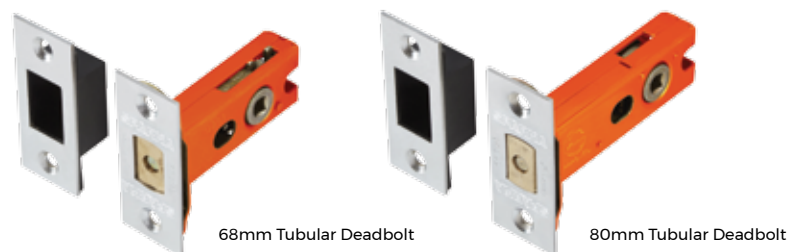

**Tubular Latch**

64mm Tubular Latch

76mm Tubular Latch

SPÄRKA fire rated tubular latches are designed for use with door handles and door knobs. Ideal for commercial and domestic use.

SKU	Size	Finish	Package Type	Qty
LL2025.NPL	64mm Tubular Latch	Nickel Plated	Retail Bag	1
LL2026.NPL	76mm Tubular Latch	Nickel Plated	Retail Bag	1

**TECHNICAL**

**BS EN 12209:2016**

**Heavy Duty Tubular Latch**

68mm Tubular Latch

80mm Tubular Latch

SPÄRKA heavy duty fire rated CE Tubular Latch are designed for use with door handles and door knobs.

SKU	Size	Finish	Package Type	Qty
LL2029.SCP	68mm Tubular Latch	Satin Chrome	Retail Bag	1
LL2030.SCP	80mm Tubular Latch	Satin Chrome	Retail Bag	1

**TECHNICAL**

**BS EN 12209:2016**

**Tubular Deadbolt**

68mm Tubular Deadbolt

80mm Tubular Deadbolt

SPÄRKA heavy duty fire rated CE Tubular deadbolt are designed for use with bathroom thumb turns or lever on backplate with integrated thumb turn.

SKU	Size	Finish	Package Type	Qty
LL2031.SCP	68mm Tubular Deadbolt	Satin Chrome	Retail Bag	1
LL2032.SCP	80mm Tubular Deadbolt	Satin Chrome	Retail Bag	1

**TECHNICAL**

**BS EN 12209:2016**