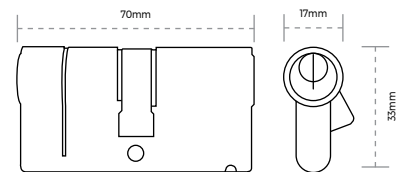

Euro Profile Deadlock

64mm Deadlock

76mm Deadlock

SPARKA CE Euro Profile Deadlock.

| SKU | Size | Finish | Package Type | Qty |
|------------|---------------|--------------|--------------|-----|
| LL1620.SCP | 64mm Deadlock | Satin Chrome | Retail Bag | 1 |
| LL1621.SCP | 76mm Deadlock | Satin Chrome | Retail Bag | 1 |

TECHNICAL

BS EN 12209:2016

Euro Cylinder

SPARKA 5 pin semi-restricted 70mm double cylinder 35/35mm. Comes complete with 3 keys.

| SKU | Size | Finish | Package Type | Qty |
|------------|--------------|------------|--------------|-----|
| LL1313.MAS | 70mm 35/35mm | Matt Satin | Retail Bag | 1 |

MORE CYLINDER SIZES AVAILABLE AND MASTER KEY SUITES

TECHNICAL

BS EN 1303:2005

KEY FEATURES:

- Anti-Snap
- Anti-Pick
- Anti-Drill

Euro Cylinder & Turn

SPARKA 5 pin semi-restricted 70mm euro cylinder and turn 35/35mm. Comes complete with 3 keys.

| SKU | Size | Finish | Package Type | Qty |
|------------|--------------|------------|--------------|-----|
| LL1312.MAS | 70mm 35/35mm | Matt Satin | Retail Bag | 1 |

MORE CYLINDER SIZES AVAILABLE AND MASTER KEY SUITES