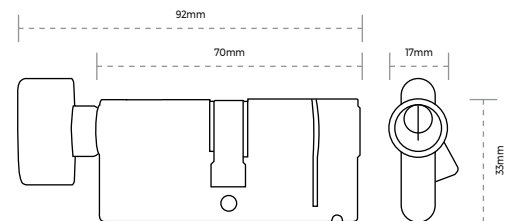

MORE CYLINDER SIZES AVAILABLE AND MASTER KEY SUITES

TECHNICAL

BS EN 1303:2005

KEY FEATURES:

- Anti-Snap
- Anti-Pick
- Anti-Drill