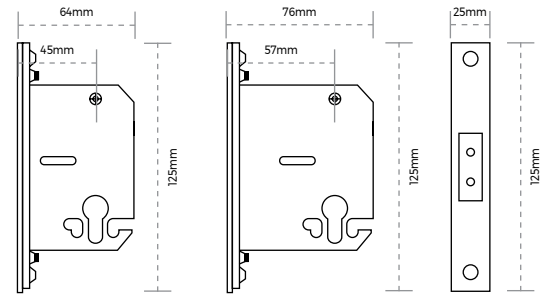

Euro Profile Deadlock

64mm Deadlock

76mm Deadlock

SPARKA CE Euro Profile Deadlock.

| SKU | Size | Finish | Package Type | Qty |
|------------|---------------|--------------|--------------|-----|
| LL1620.SCP | 64mm Deadlock | Satin Chrome | Retail Bag | 1 |
| LL1621.SCP | 76mm Deadlock | Satin Chrome | Retail Bag | 1 |

TECHNICAL

BS EN 12209:2016

Euro Cylinder

SPARKA 5 pin semi-restricted 70mm double cylinder 35/35mm. Comes complete with 3 keys.

| SKU | Size | Finish | Package Type | Qty |
|------------|--------------|------------|--------------|-----|
| LL1313.MAS | 70mm 35/35mm | Matt Satin | Retail Bag | 1 |

MORE CYLINDER SIZES AVAILABLE AND MASTER KEY SUITES

TECHNICAL

BS EN 1303:2005

KEY FEATURES:

- Anti-Snap
- Anti-Pick
- Anti-Drill

Euro Cylinder & Turn

SPARKA 5 pin semi-restricted 70mm euro cylinder and turn 35/35mm. Comes complete with 3 keys.

| SKU | Size | Finish | Package Type | Qty |
|------------|--------------|------------|--------------|-----|
| LL1312.MAS | 70mm 35/35mm | Matt Satin | Retail Bag | 1 |

MORE CYLINDER SIZES AVAILABLE AND MASTER KEY SUITES