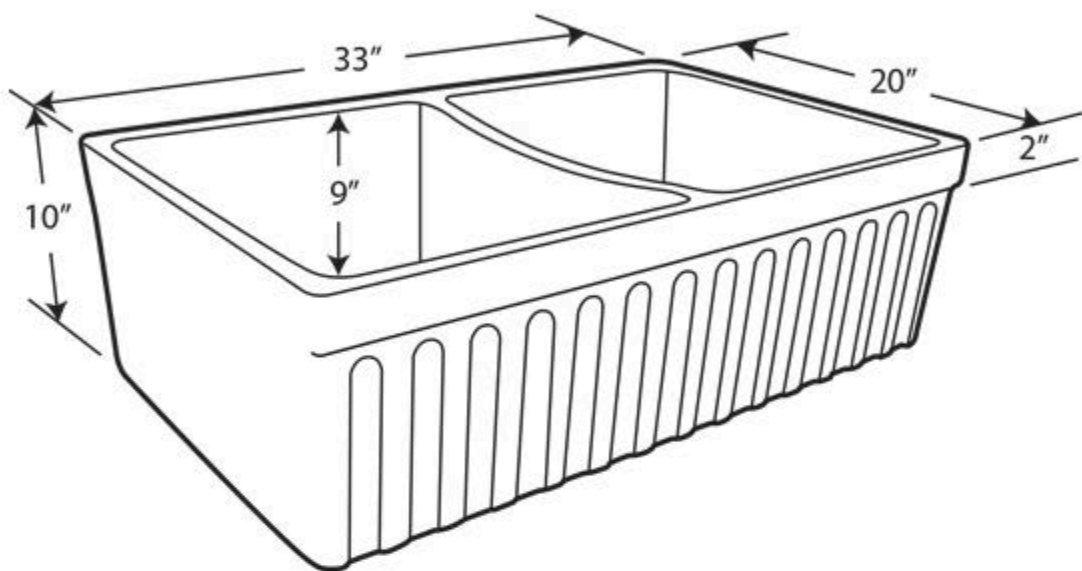

Whitehaus®

As Whitehaus Collection® Farmhaus Fireclay Sinks are individually handmade, sink sizes can vary and all dimensions are approximate. We strongly recommend that your sink be supplied to your cabinetmaker prior to the fabrication of your kitchen cabinets and countertops. Cutouts are not to be made until they are checked against your sink. Whitehaus Collection® recommends the use of a protective grid in the bottom of the sink to avoid potential scuffing from heavy-duty cookware.