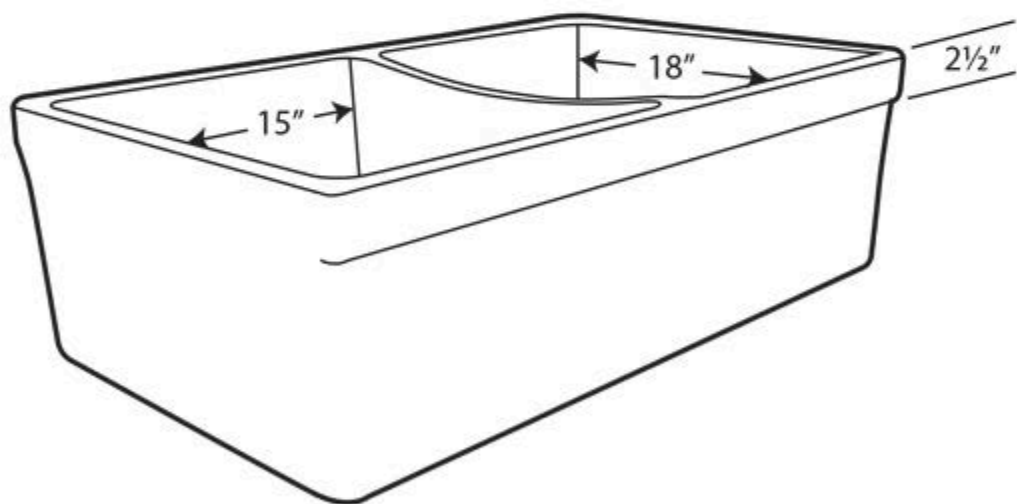

Whitehaus®

As Whitehaus Collection® Farmhaus Fireclay Sinks are individually handmade, sink sizes can vary and all dimensions are approximate. We strongly recommend that your sink be supplied to your cabinetmaker prior to the fabrication of your kitchen cabinets and countertops. Cutouts are not to be made until they are checked against your sink. Whitehaus Collection® recommends the use of a protective grid in the bottom of the sink to avoid potential scuffing from heavy-duty cookware.