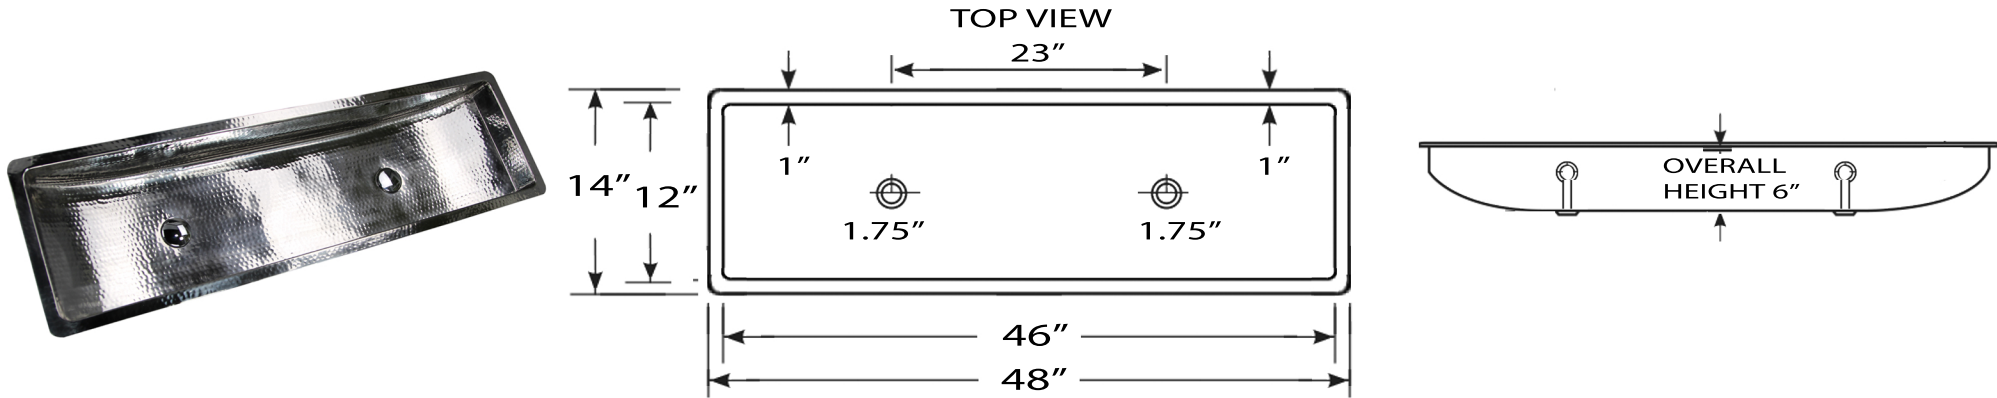

Brightwork Home Collection

Premium Stainless Steel Undermount Trough Bath Sink

MODEL:
TRS48-OF

Overall Dimensions	Interior Bowl	Interior Bowl Depth	Drain Holes	Overflow
48" x 14" x 6"	46" x 12"	5.875"	1.75"	Yes

FEATURES

- Premium 18 Gauge bathroom sink
- Has Overflow
- Can be undermounted or topmounted
- Limited Lifetime Manufacturers Warranty
- Hand Hammered individual variations may exist
- Takes standard vanity drain with overflow (NS-UDC-OF sold separately)