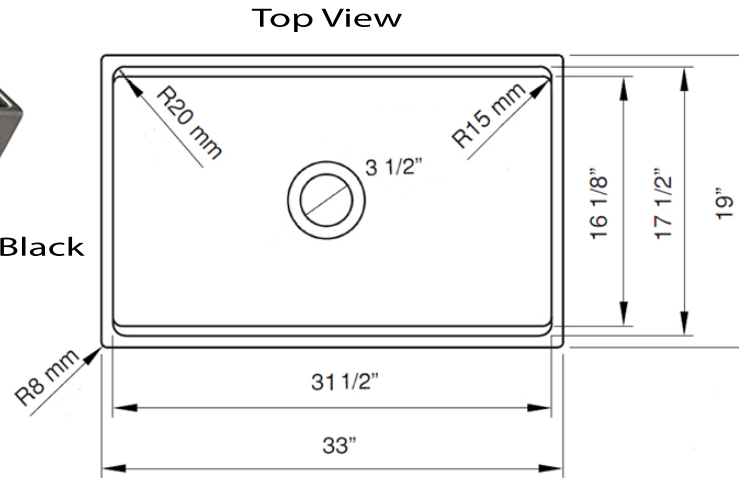

Cape Collection

Premium Genuine Fireclay Reversible 33-Inch
Workstation Farmhouse Apron Sink

Model: T-PS33W/T-PS33MB (Matte Black)

Overall Dimensions	Interior Bowl - Basin	Apron Height	Bowl Depth	Drain Dimensions
33" x 19" x 10"	31.5" x 17.5" x 8.875"	10"	8.875" at drain	3.5" Opening

Features

- Grid, Drain & Cutting board included
- Built In ledge holds included cutting board
- Premium Fireclay Sink
- Exterior walls have slight 1/8" Taper
- Sloped basin for superior drainage
- Material is sound absorbing and stain-resistant
- Non-porous surface is hygienic and scratch resistant
- Nominal dimensions - may vary by .25"
- Due to sink thickness - may require an extended flange
- Requires Apron style base cabinet