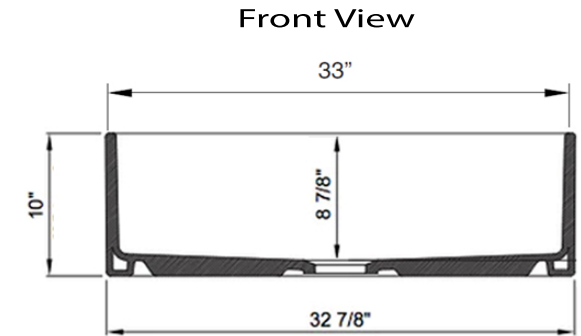

Cape Collection

Premium Genuine Fireclay Reversible 33-Inch
Workstation Farmhouse Apron Sink

Model: T-PS33W/T-PS33MB (Matte Black)

Overall Dimensions	Interior Bowl - Basin	Apron Height	Bowl Depth	Drain Dimensions
33" x 19" x 10"	31.5" x 17.5" x 8.875"	10"	8.875" at drain	3.5" Opening

Features

- Grid, Drain & Cutting board included
- Built In ledge holds included cutting board
- Premium Fireclay Sink
- Exterior walls have slight 1/8" Taper
- Sloped basin for superior drainage
- Material is sound absorbing and stain-resistant
- Non-porous surface is hygienic and scratch resistant
- Nominal dimensions - may vary by .25"
- Due to sink thickness - may require an extended flange
- Requires Apron style base cabinet