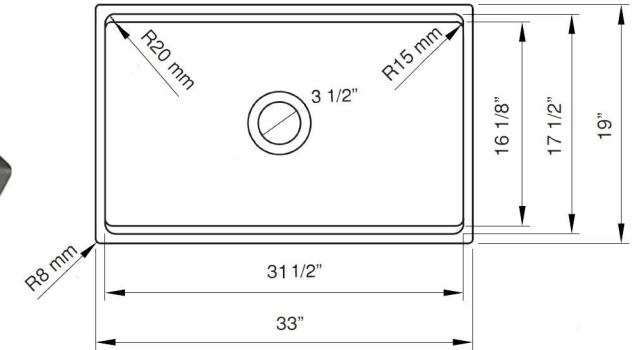

Cape Collection

Premium Genuine Fireclay Reversible 33-Inch
Workstation Farmhouse Apron Sink

Model: T-PS33W/T-PS33MB (Matte Black)

Top View

Overall Dimensions	Interior Bowl - Basin	Apron Height	Bowl Depth	Drain Dimensions
33" x 19" x 10"	31 1/2" x 17 1/2" x 8.875"	10"	8.875" at drain	3.5" Opening

Features

- Grid, Drain & Cutting board included
- Built In ledge holds included cutting board
- Premium Fireclay Sink
- Exterior walls have slight 1/8" Taper
- Sloped basin for superior drainage
- Material is sound absorbing and stain-resistant
- Non-porous surface is hygienic and scratch resistant
- Nominal dimensions - may vary by .25"
- Due to sink thickness - may require an extended flange
- Requires Apron style base cabinet