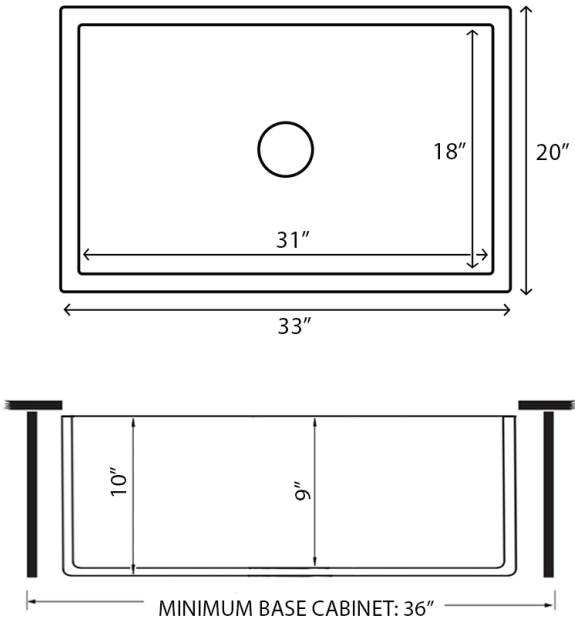

## NOMINAL DIMENSIONS

Exterior: 33" (wide) x 20" (front-to-back)  
Interior Bowl: 31" (wide) x 18" (front-to-back)  
Bowl Depth: 9"  
Minimum Cabinet Size: 36" wide  
Drain Hole Size: 3½"

Installation Type:  
Farmhouse

Inside Corners:  
Rounded

Drain Location:  
Center

## DIMENSIONS

NOTE: Dimensions provided as a guide only. Use actual sink for cutout measurements.

**Register your product at [www.ruvati.com/register](http://www.ruvati.com/register).**