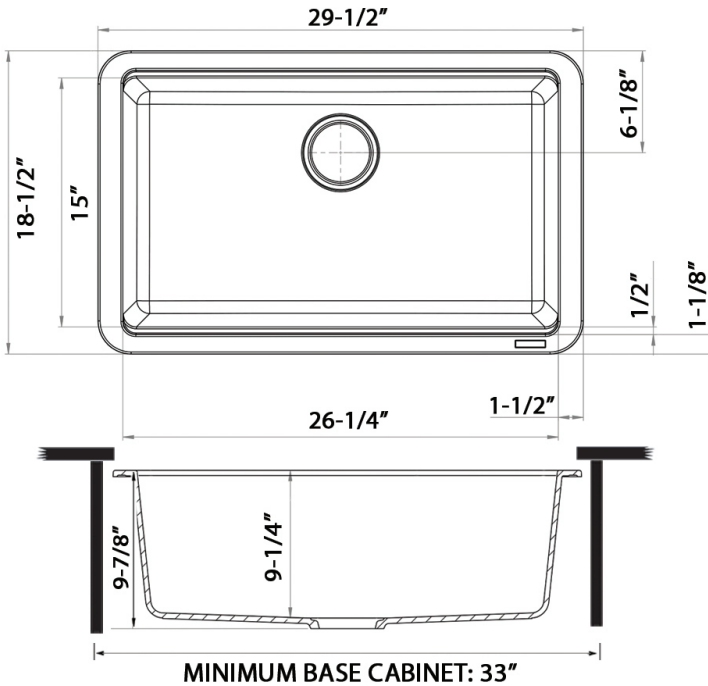

## NOMINAL DIMENSIONS

Exterior: 29-1/2" (wide) x 18-1/2" (front-to-back)  
Interior Bowl: 26-1/4" (wide) x 15" (front-to-back)  
Bowl Depth: 9-7/8"  
Minimum Cabinet Size: 33" wide  
Drain Hole Size: 3 1/2"

## DIMENSIONS

Register your product at [www.ruvati.com/register](http://www.ruvati.com/register).