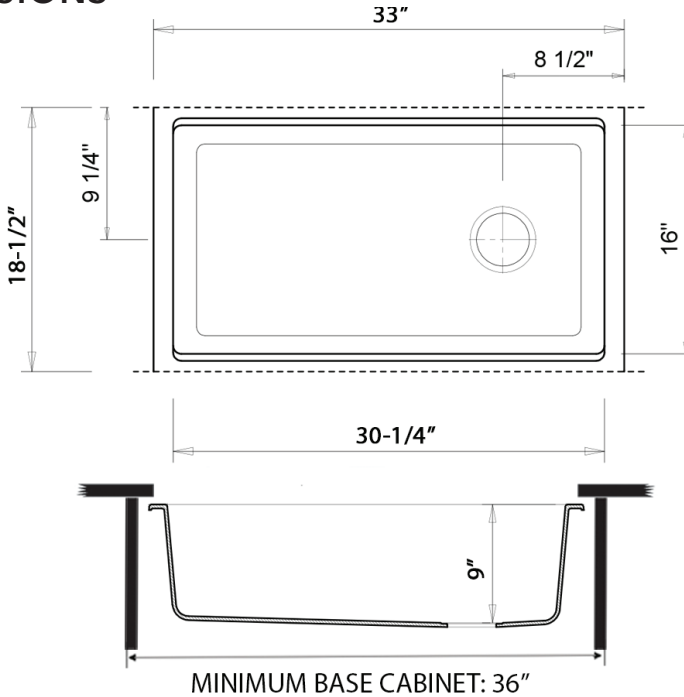

Mounting Clips
[RVA11059]

Rinse Grid
[RVA41302 (BK / GR)]

NOMINAL DIMENSIONS

Exterior: 33" (wide) x 18-1/2" (front-to-back)
Interior Bowl: 30-1/4" (wide) x 16" (front-to-back)
Bowl Depth: 9"
Minimum Cabinet Size: 36" wide
Drain Hole Size: 3 1/2"

Installation Type:
Undermount
Inside Corners:
Rounded
Drain Location:
Offset

RUVATI USA

www.ruvati.com

Phone: 1.855.478.8284
Email: support@ruvati.com

OPTIONAL ACCESSORIES (SOLD SEPARATELY)

Deep Basket
Disposal Flange
[RVA1049ST]

Drain Cover
[RVA1035]

UPC compliant. Certified by CSA to meet US and Canada plumbing codes.
Codes compliance: ASME A112.19.3/CSA B45.4

DIMENSIONS

Register your product at www.ruvati.com/register.