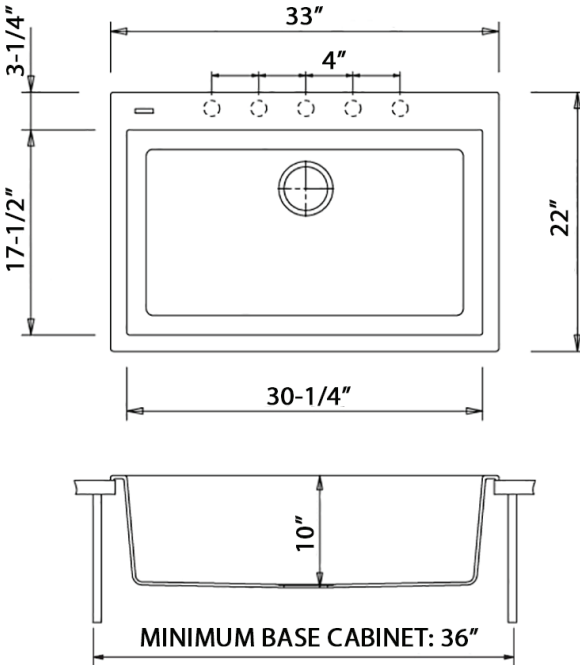

## NOMINAL DIMENSIONS

Exterior: 33" (wide) x 22" (front-to-back)  
Interior Bowl: 30-1/4" (wide) x 17-1/2" (front-to-back)  
Bowl Depth: 10"  
Minimum Cabinet Size: 36" wide  
Drain Hole Size: 3 1/2"

Installation Type:  
Topmount  
Inside Corners:  
Rounded  
Drain Location:  
Rear Center

## DIMENSIONS

Register your product at [www.ruvati.com/register](http://www.ruvati.com/register).