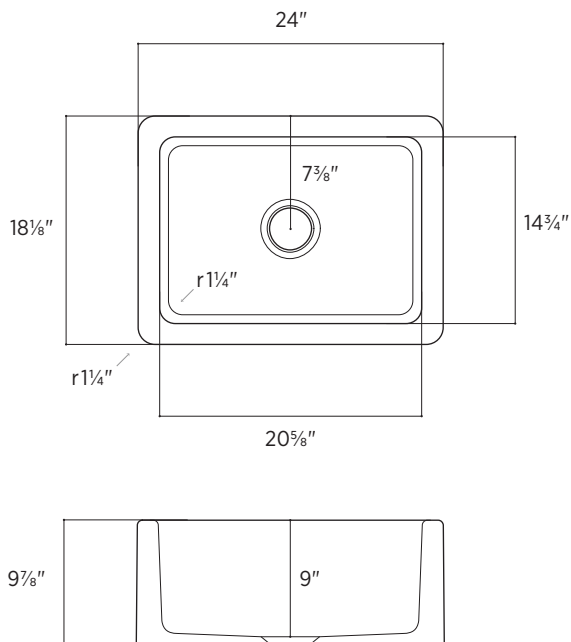

24" Fireclay Farm Sink

FM02418001

Installation

Farmhouse

Overall*

24" x 18 $\frac{1}{8}$ " x 9 $\frac{7}{8}$ "

Bowl*

20 $\frac{5}{8}$ " x 14 $\frac{3}{4}$ " x 9"

Drain

Ø 3 $\frac{1}{2}$ "

Fine fireclay

Glossy white enamel

Scratch resistant

Non-porous, hygienic, and easy to clean

Center drain position

Waste disposal unit compatible

3 Year Warranty

* Due to the nature of fine fireclay products, the given dimensions can vary. We recommend that the cabinet maker cuts the countertop only after having measured the sink. Please make sure the structure can support the weight of a sink full of water. While Piralla endeavors to provide accurate information, all dimensions are nominal, cannot be guaranteed, and are subject to change.