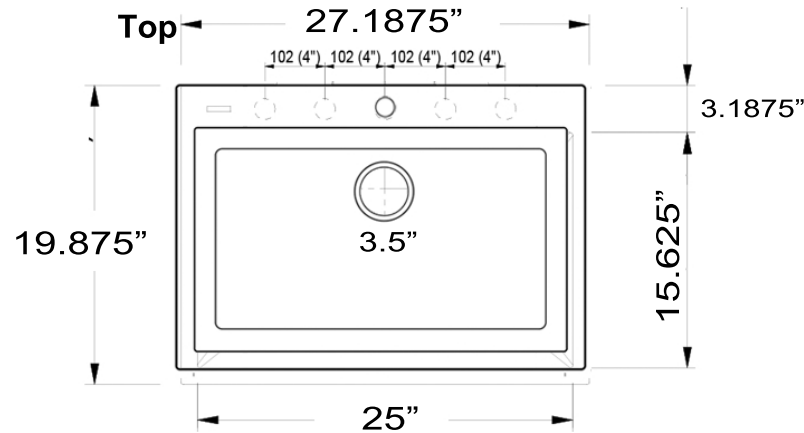

Plymouth Collection

27" Dualmount Granite Composite Kitchen Sink

Nantucket

S I N K S

model:

PR2720-DM-BL

www.NantucketSinksUSA.com

info@nantucketsinksusa.com

OVERALL DIMENSIONS	INTERIOR BOWL	INTERIOR DEPTH	EXTERIOR HEIGHT	DRAIN DIMENSIONS
27.1875" x 19.875" TOP EDGE	25" x 15.625"	7.875"	8.25"	3.5"

FEATURES:

- Premium granite composite kitchen sink
- 80% Stone Content
- Scratch resistant/Heat resistant to over 560°degrees Fahrenheit
- Limited manufacturer's warranty
- Made in Italy
- Material is sound absorbing and stain-resistant
- Without overflow
- 1 faucet hole -4 additional pre-scored holes (underside of deck)
- Template included
- Drain is not included with sink