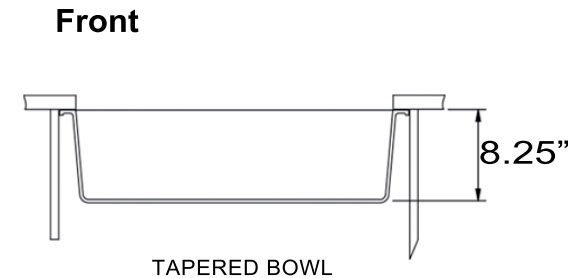

Plymouth Collection

27" Dualmount Granite Composite Kitchen Sink

Nantucket

S I N K S

model:

PR2720-DM-BL

www.NantucketSinksUSA.com

info@nantucketsinksusa.com

OVERALL DIMENSIONS	INTERIOR BOWL	INTERIOR DEPTH	EXTERIOR HEIGHT	DRAIN DIMENSIONS
27.1875" x 19.875" TOP EDGE	25" x 15.625"	7.875"	8.25"	3.5"

FEATURES:

- Premium granite composite kitchen sink
- 80% Stone Content
- Scratch resistant/Heat resistant to over 560°degrees Fahrenheit
- Limited manufacturer's warranty
- Made in Italy
- Material is sound absorbing and stain-resistant
- Without overflow
- 1 faucet hole -4 additional pre-scored holes (underside of deck)
- Template included
- Drain is not included with sink