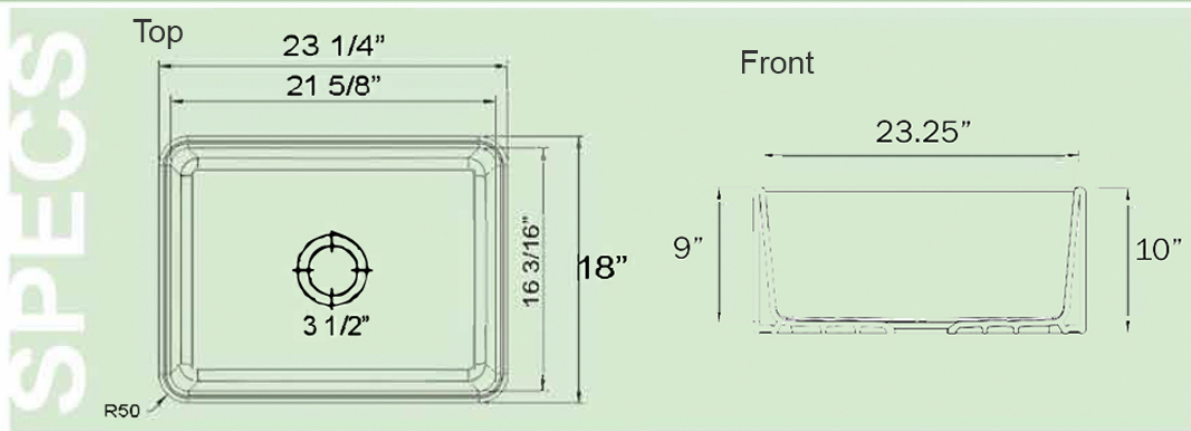

Premium Fireclay Farmhouse Apron Sink

Nantucket

S I N K S

model:

P-FCS23

www.NantucketSinksUSA.com
info@nantucketsinksusa.com

OVERALL DIMENSIONS	INTERIOR BOWL	INTERIOR BOWL DEPTH	APRON HEIGHT	DRAIN DIMENSIONS
23.25" X 18"	21.625" X 16.1875"	9"	10"	3.5" Opening

FEATURES:

- Premium European Fireclay Sink
- Template Not Included
- 10" Apron Height / 9" Interior Bowl Depth
- 2 Person Lift Recommended
- 5 Year -Limited Warranty
- Bottom Grid and Strainer Basket Included
- Nominal Dimension, actual may vary up to .25"
- Bottom is 7/8" thick, please use an extended flange/extension ferrule
- Apron Style Base Cabinet Required
- 27" Minimum cabinet width recommended