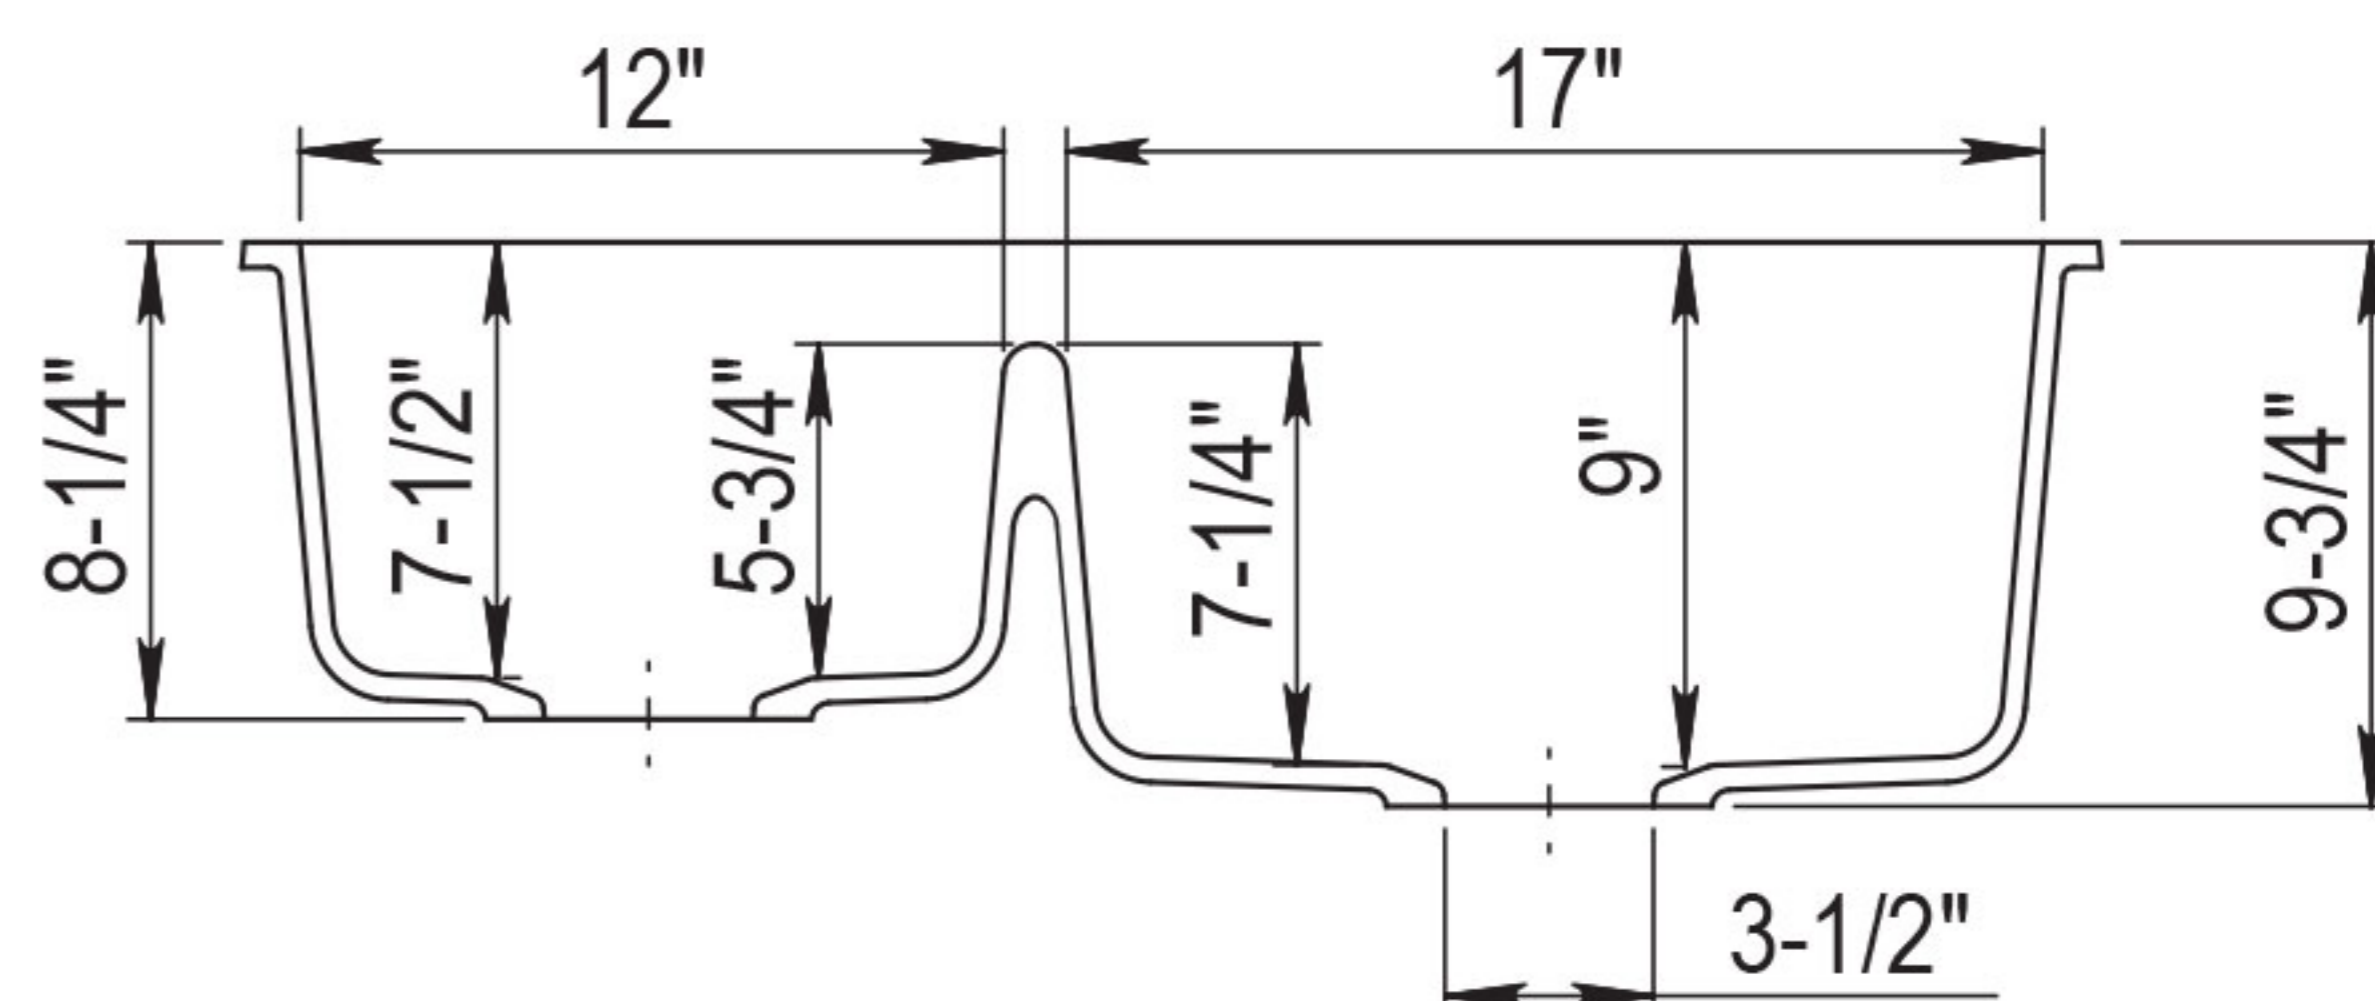

Beige (B)

DIMENSIONS

Specifications and dimensions are not guaranteed and are subject to change without notice.

OVERALL
32" x 19"

BOWL
DEPTH
7-1/2" | 9"

DRAIN
DIAMETER
3-1/2"

JOB INFORMATION

Job Name: _____