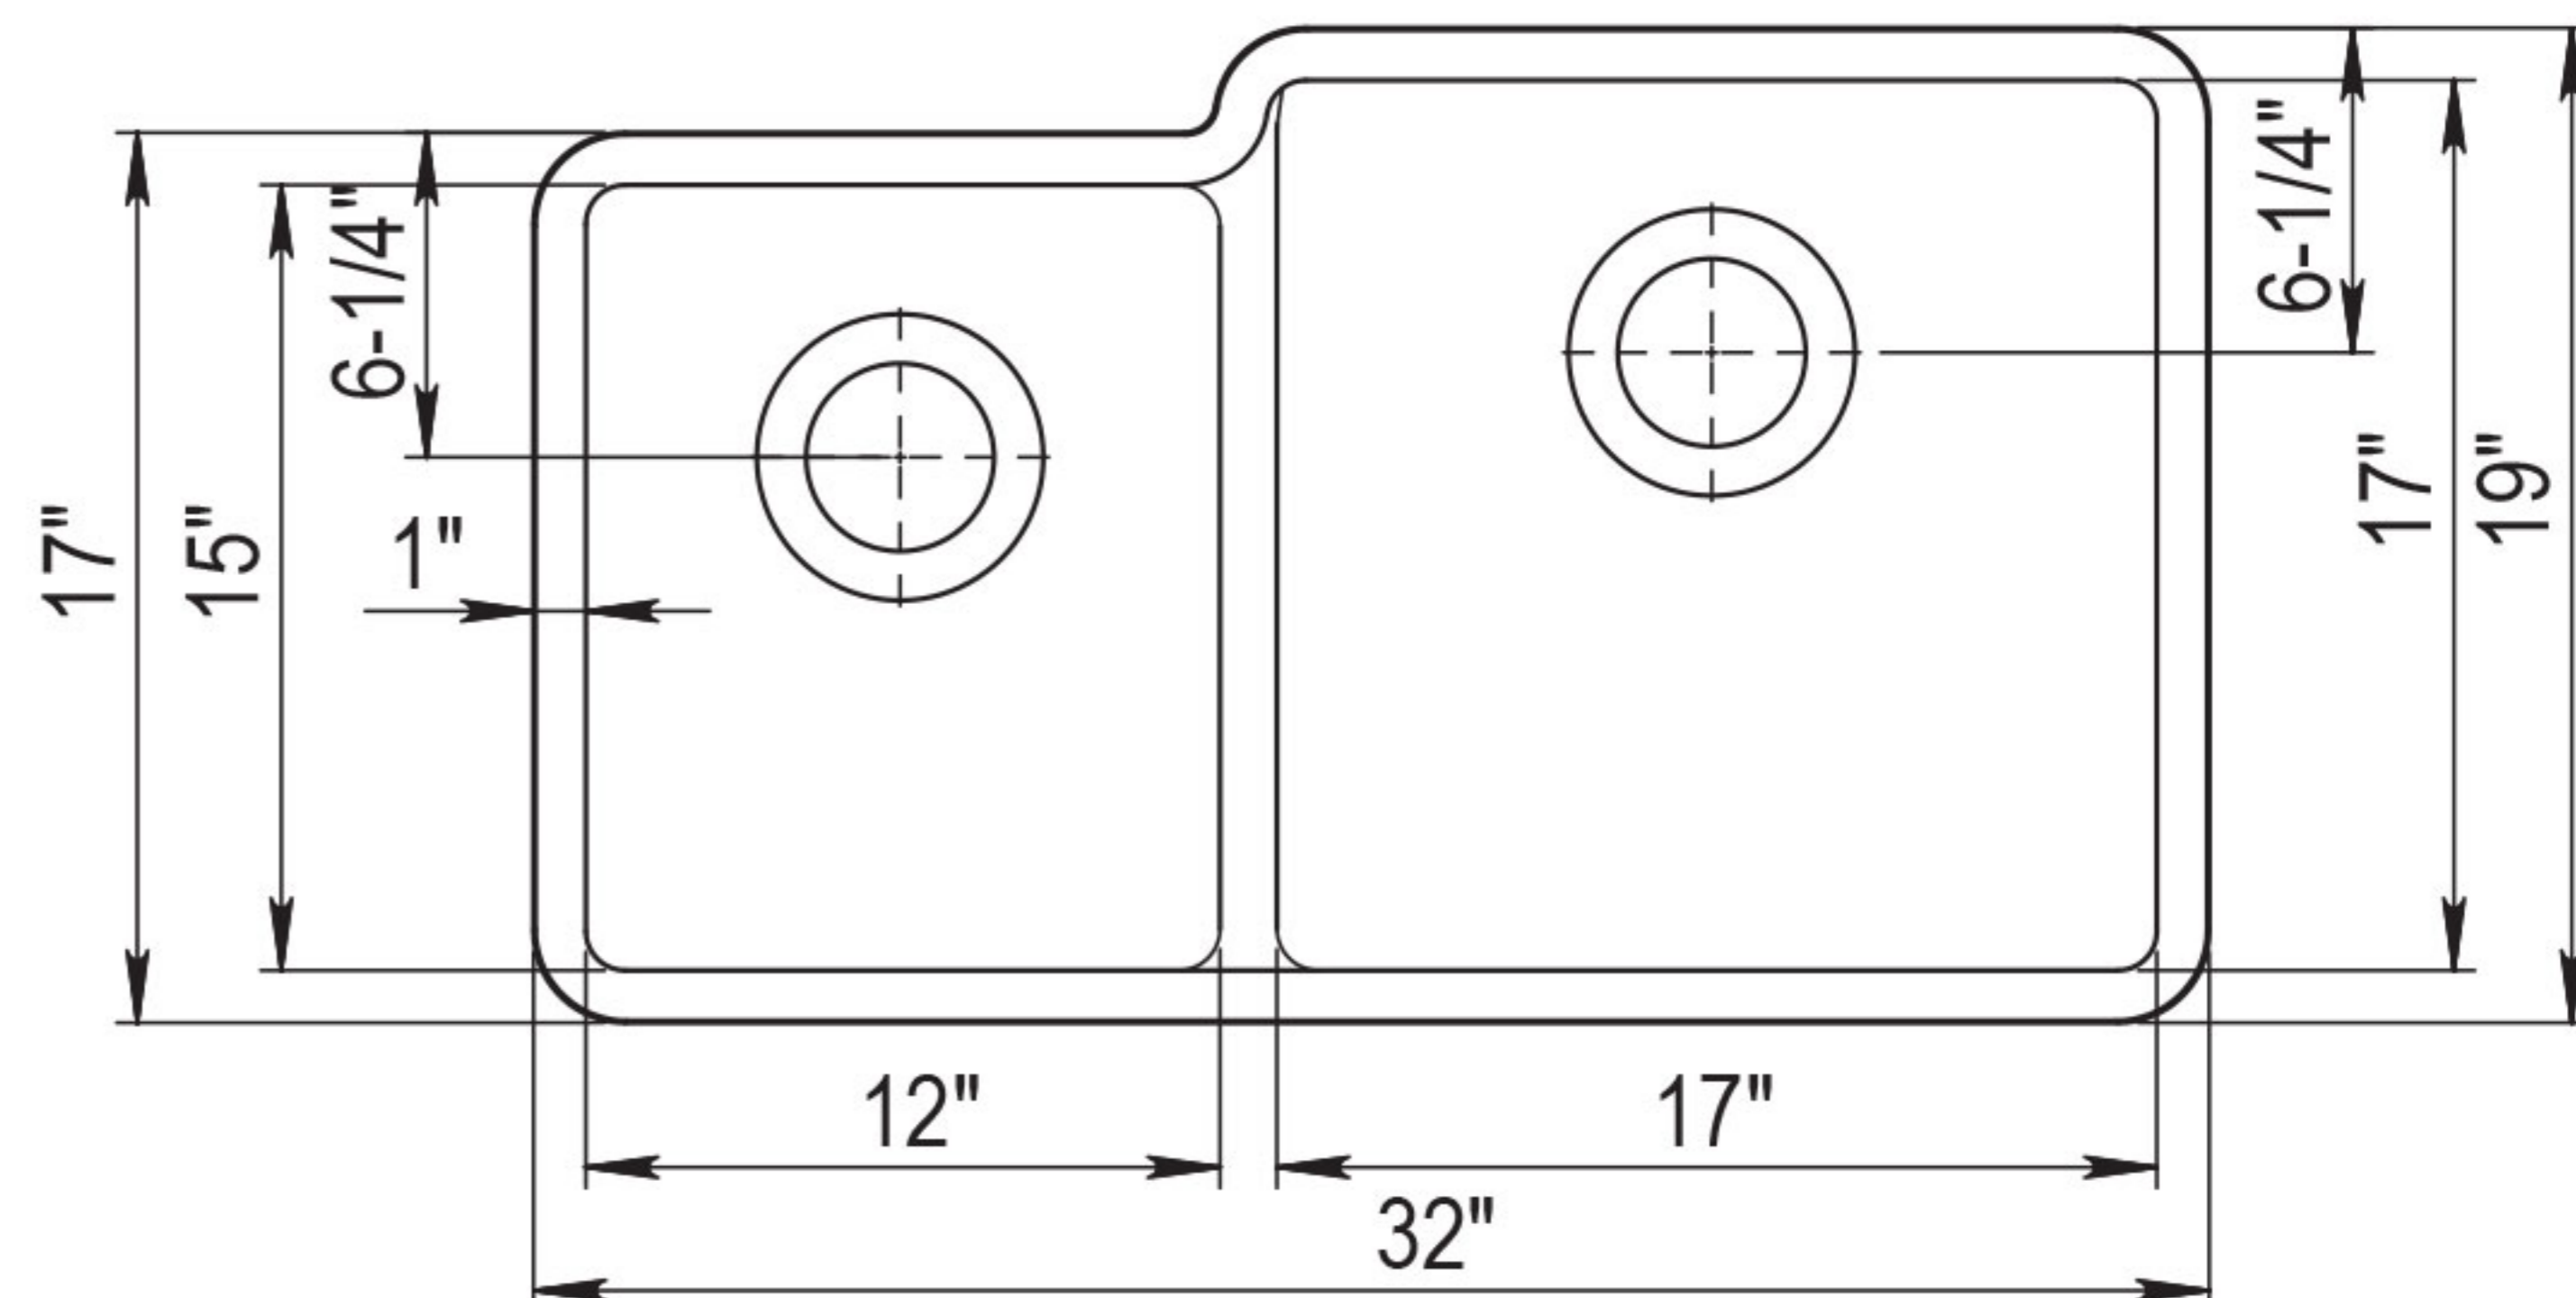

Beige (B)

DIMENSIONS

Specifications and dimensions are not guaranteed and are subject to change without notice.

OVERALL
32" x 19"

BOWL
DEPTH
7-1/2" | 9"

DRAIN
DIAMETER
3-1/2"

JOB INFORMATION

Job Name: _____