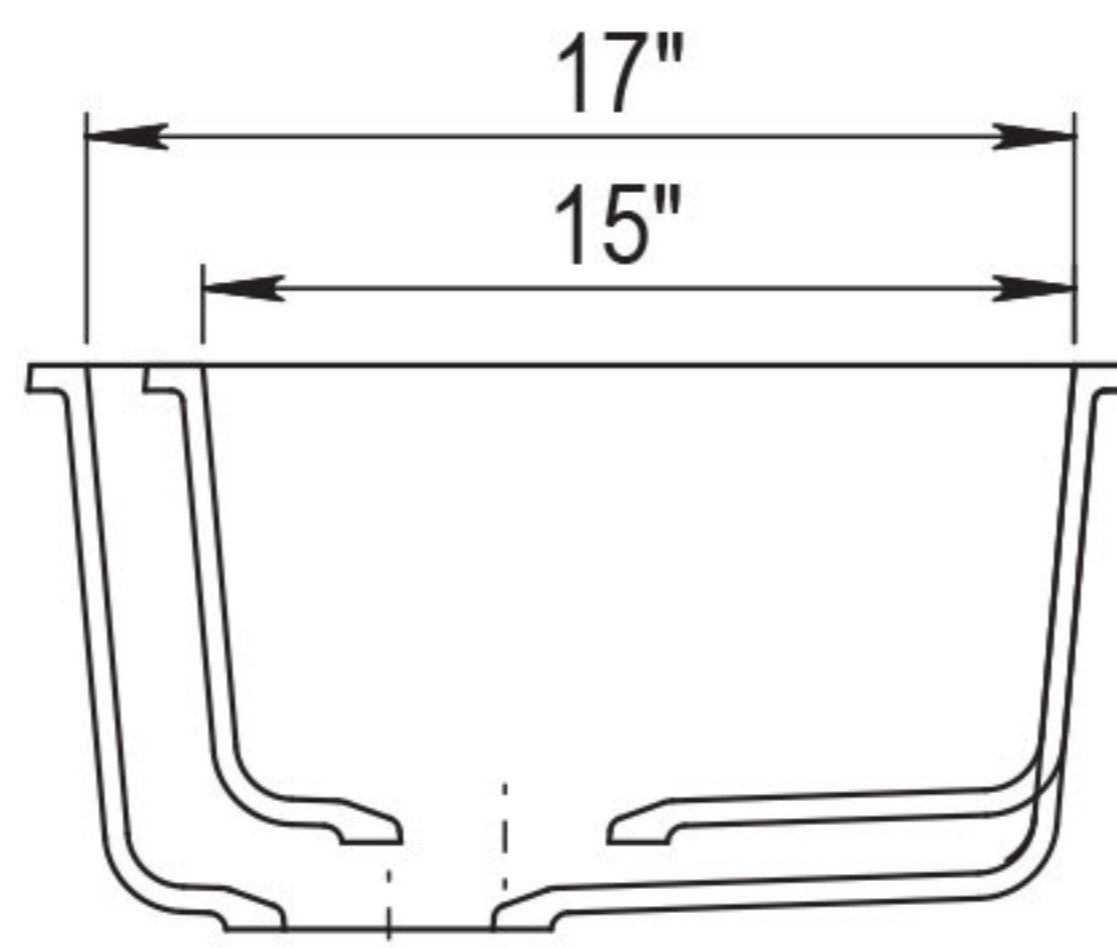

Beige (B)

DIMENSIONS

Specifications and dimensions are not guaranteed and are subject to change without notice.

OVERALL
32" x 19"

BOWL
DEPTH
7-1/2" | 9"

DRAIN
DIAMETER
3-1/2"

JOB INFORMATION

Job Name: _____