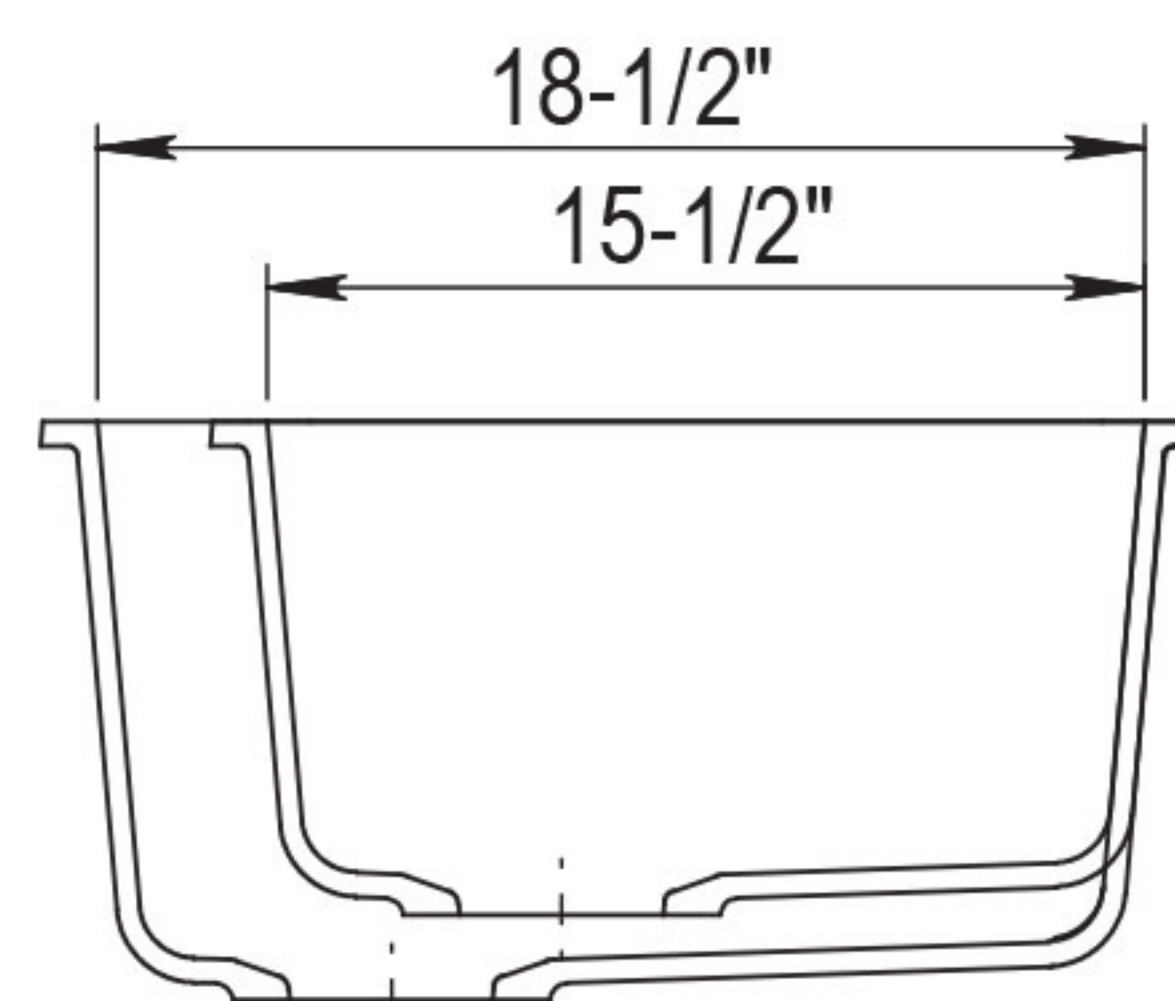

OVERALL
32" x 20½"

BOWL
DEPTH
9½" | 8"

DRAIN
DIAMETER
3-½"

JOB INFORMATION

Job Name: _____

Contact: _____

Date Specified: _____

Specifier: _____