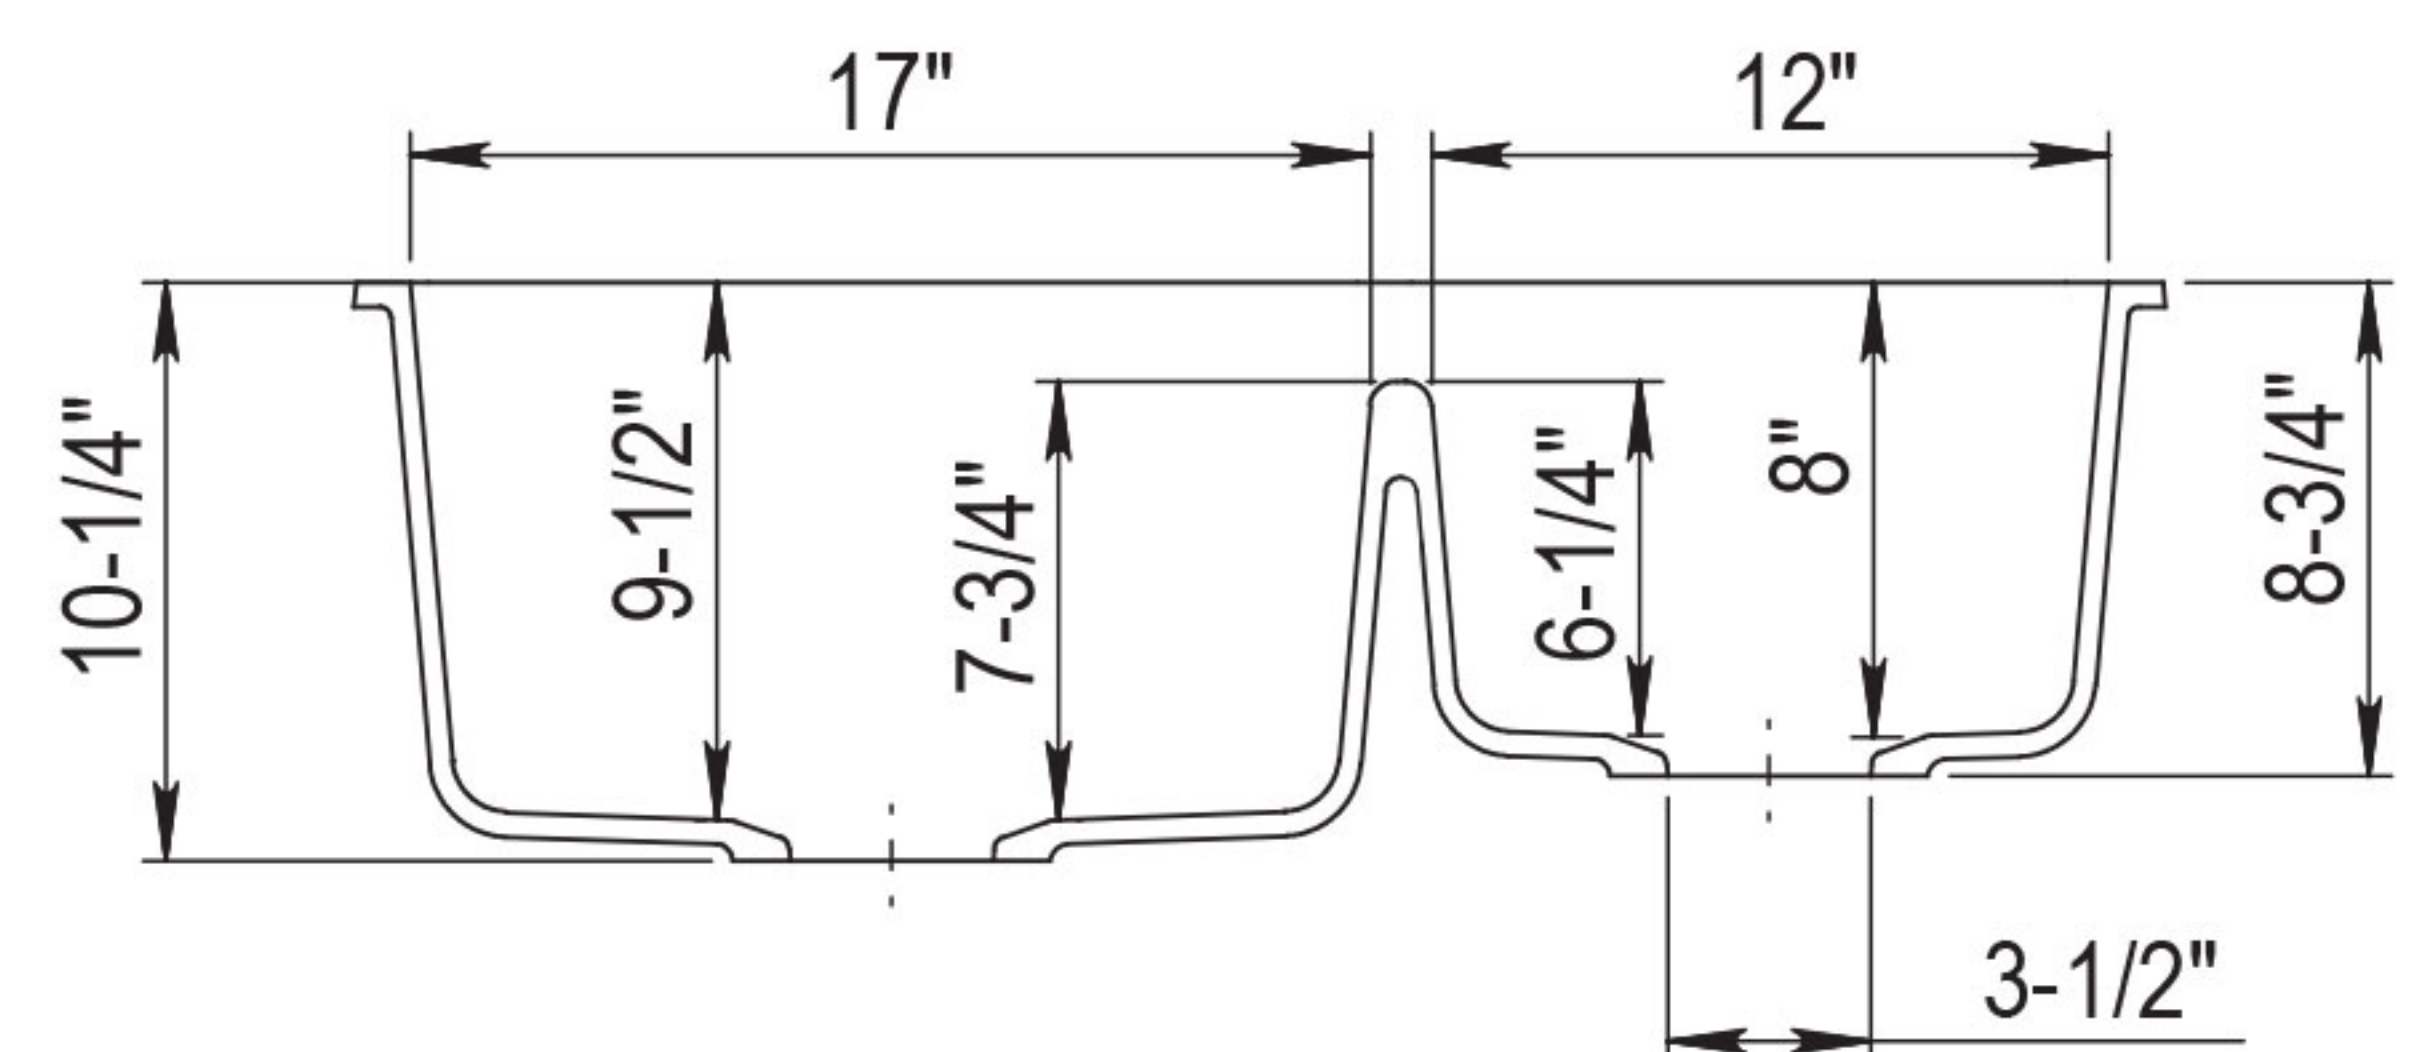

OVERALL
32" x 20½"

BOWL
DEPTH
9½" | 8"

DRAIN
DIAMETER
3-½"

JOB INFORMATION

Job Name: _____

Contact: _____

Date Specified: _____

Specifier: _____