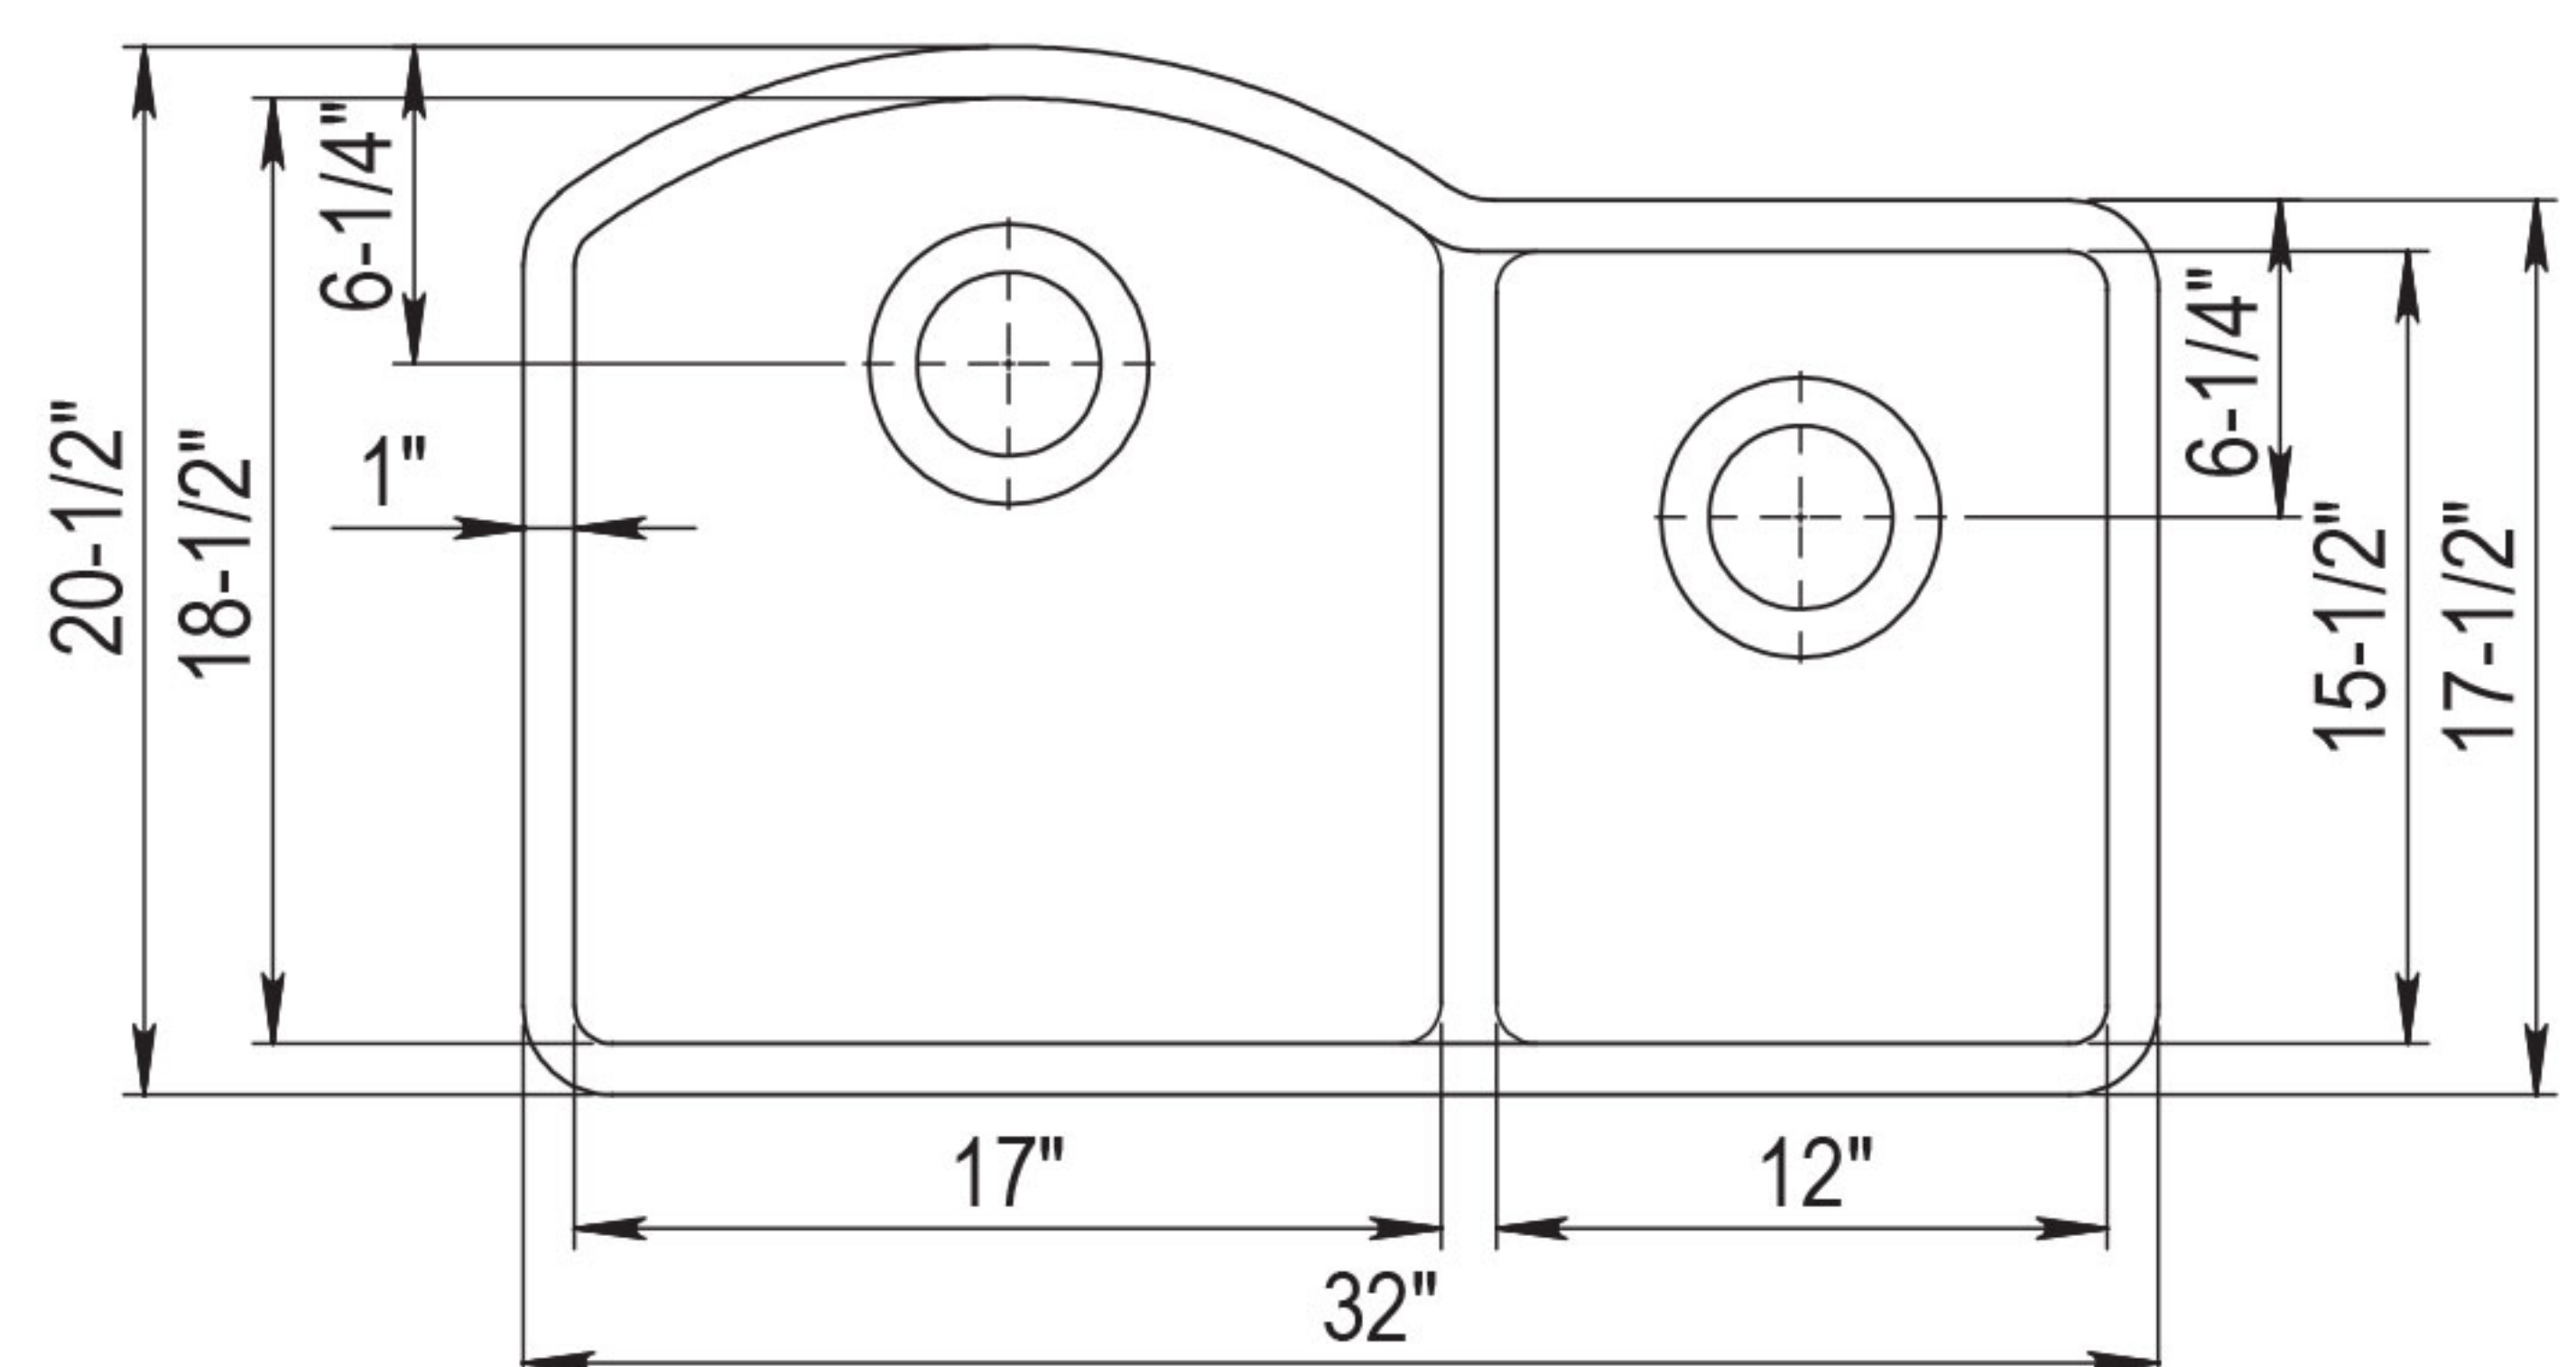

OVERALL
32" x 20½"

BOWL
DEPTH
9½" | 8"

DRAIN
DIAMETER
3-½"

JOB INFORMATION

Job Name: _____

Contact: _____

Date Specified: _____

Specifier: _____