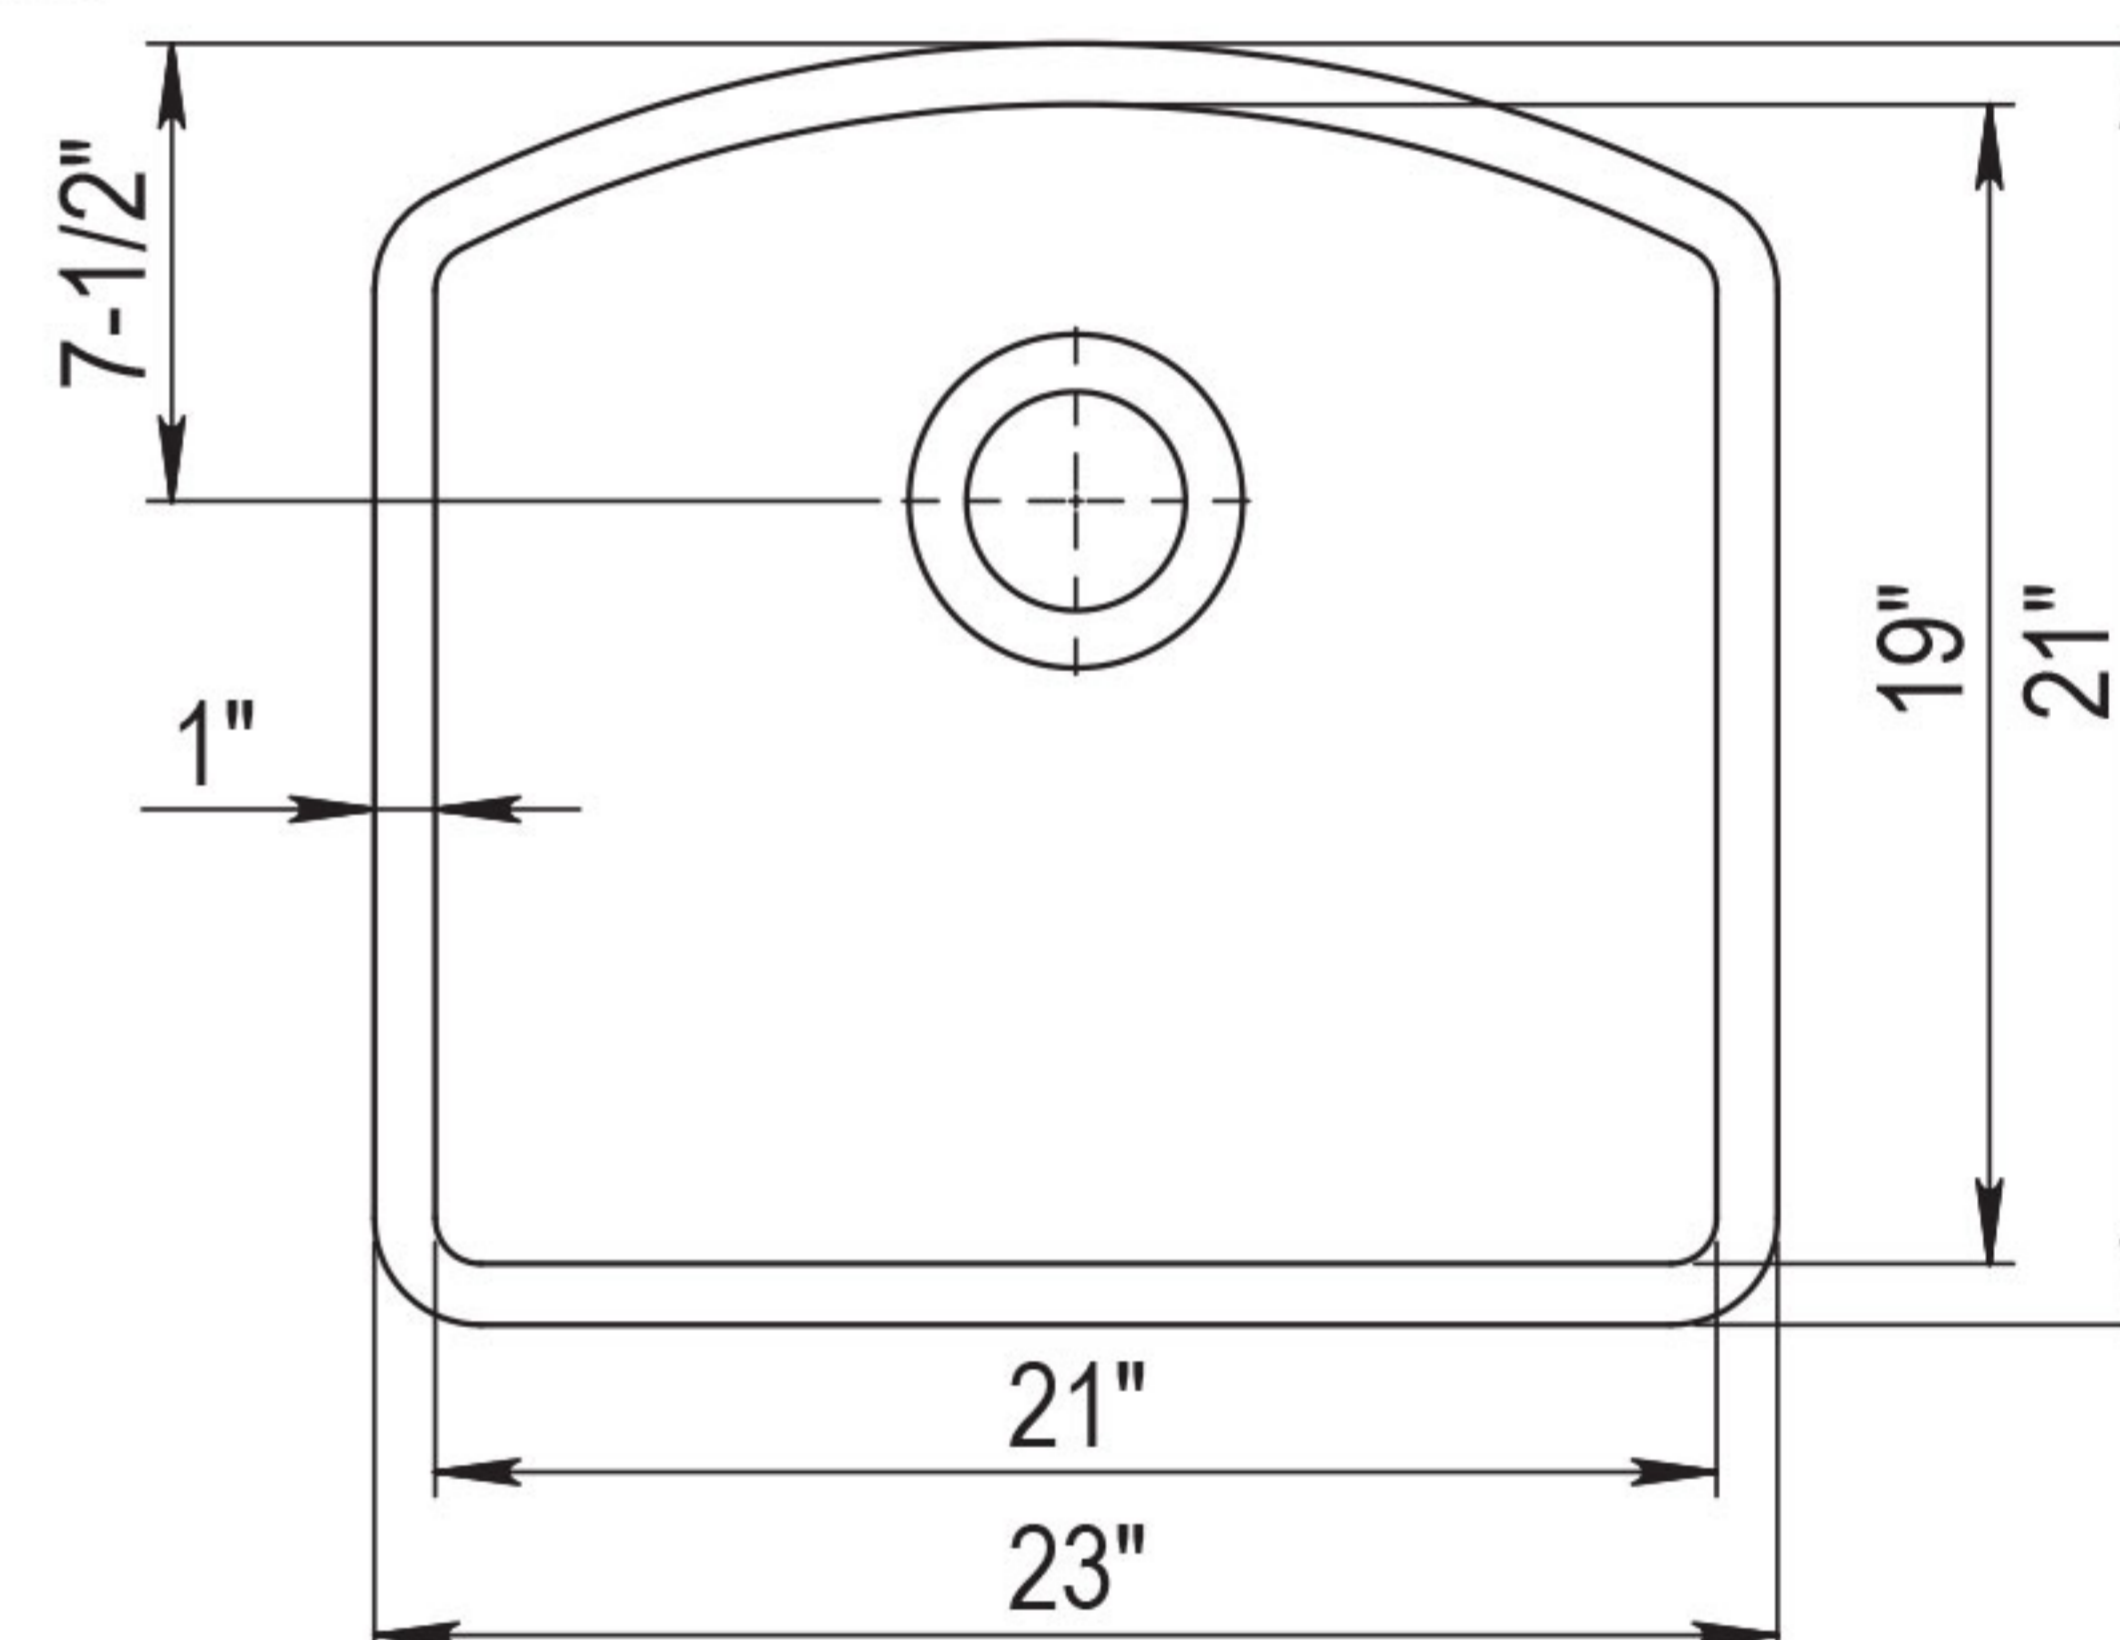

## DIMENSIONS

OVERALL  
23" x 21"

BOWL  
DEPTH  
9"

DRAIN  
DIAMETER  
3-1/2"

Specifications and dimensions are not guaranteed and are subject to change without notice.