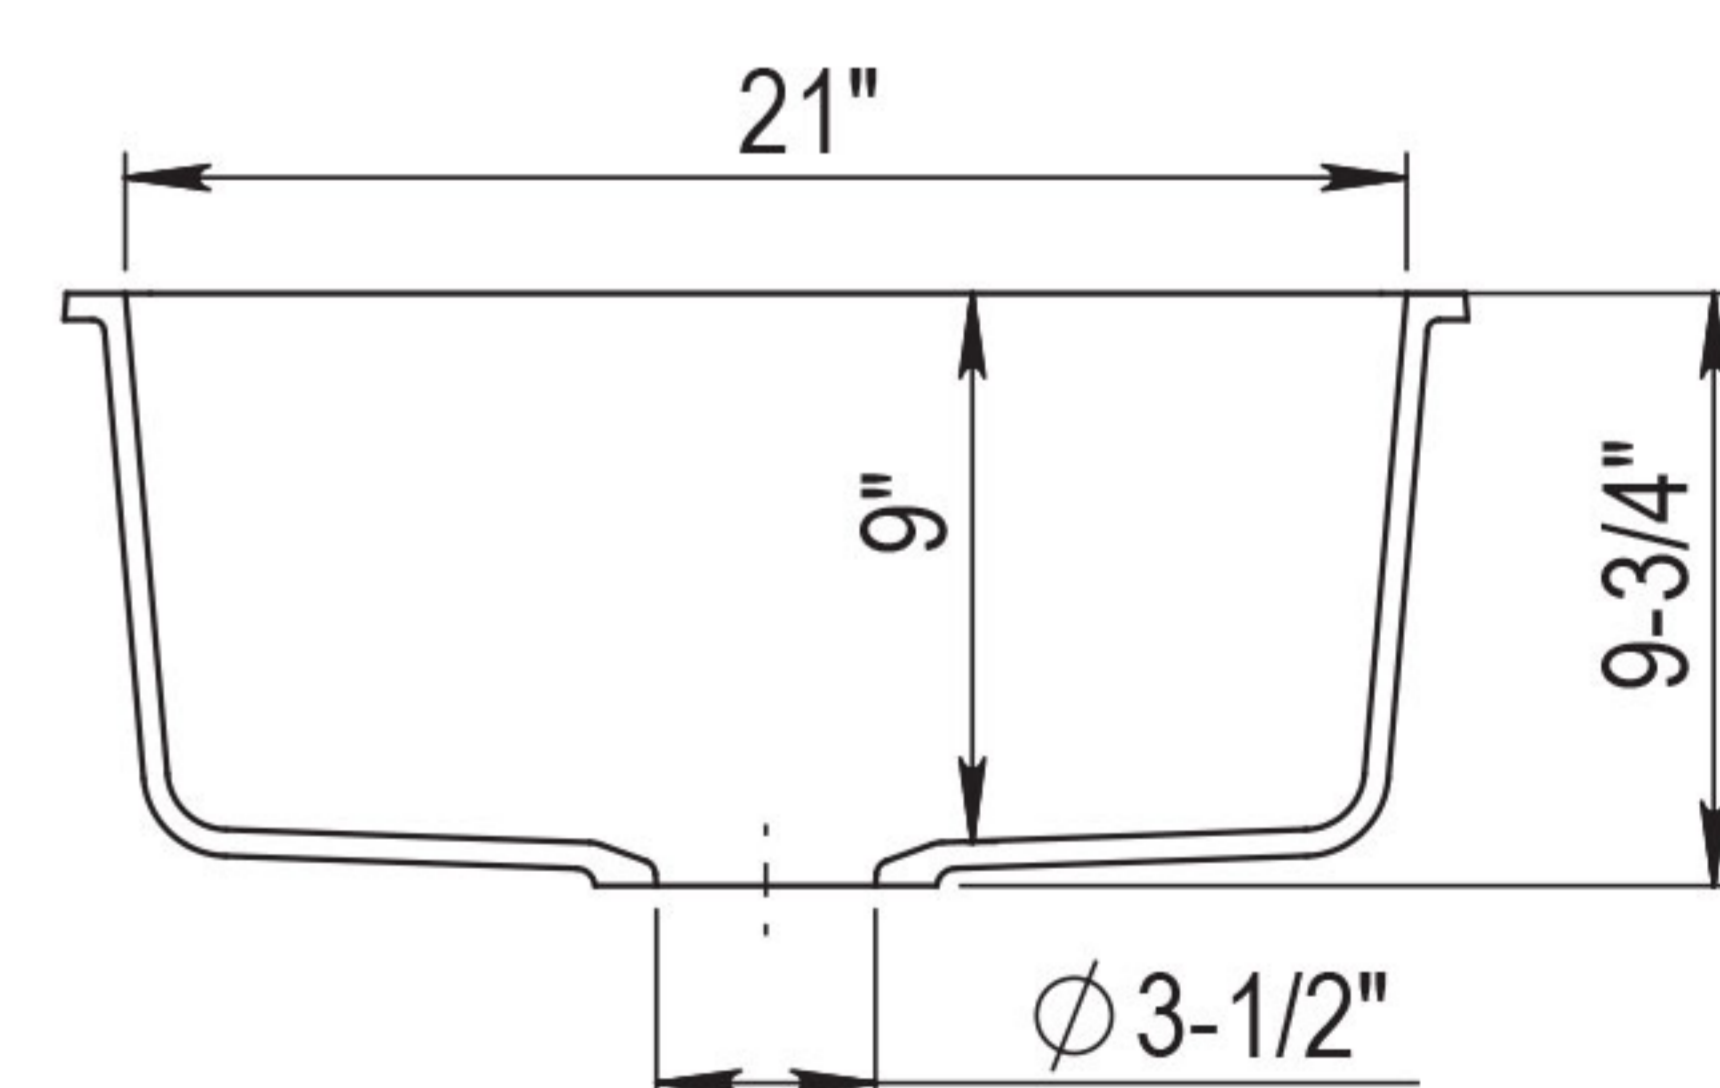

## DIMENSIONS

OVERALL  
23" x 21"

BOWL  
DEPTH  
9"

DRAIN  
DIAMETER  
3-1/2"

Specifications and dimensions are not guaranteed and are subject to change without notice.