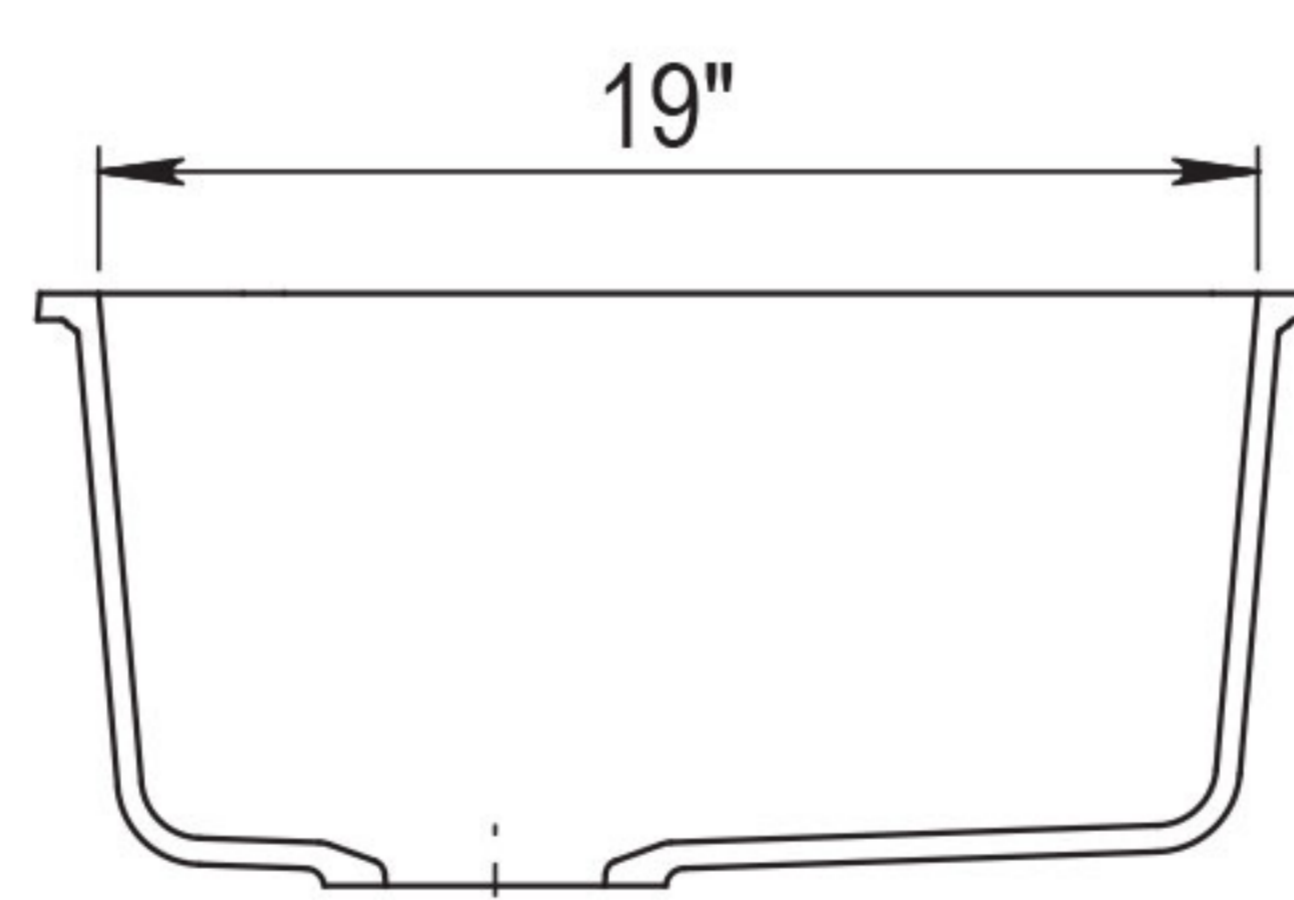

## DIMENSIONS

OVERALL  
23" x 21"

BOWL  
DEPTH  
9"

DRAIN  
DIAMETER  
3-1/2"

Specifications and dimensions are not guaranteed and are subject to change without notice.